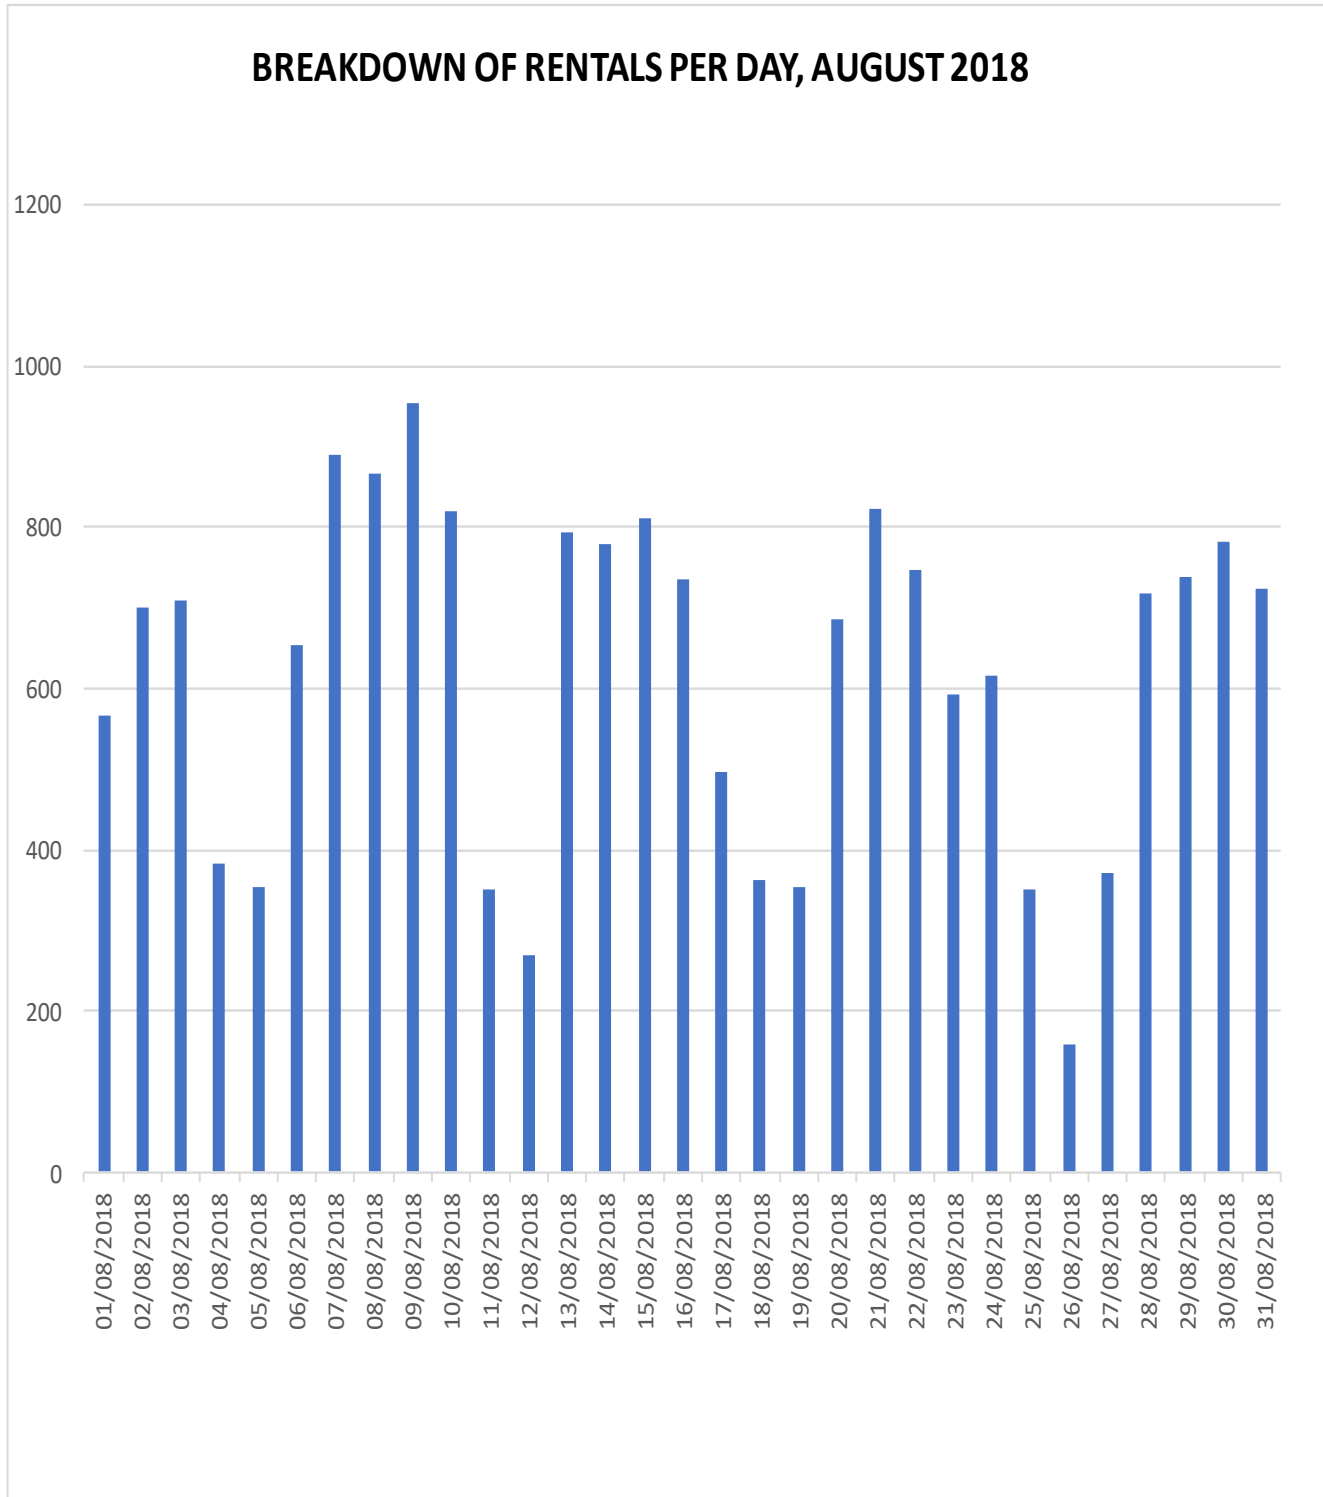

JUST EAT

 **belfast
bikes**

Performance Indicators

August 2018

August 2018

During the month of August, there were 19,156 rentals. The rental fluctuations are shown below:

August 2018

The most popular stations in August for renting and returning combined were:
 (1) Central Station/Mays Meadow (2) Odyssey (3) Titanic/MET

August 2018

The total rentals to the end of August were 675,960.

The monthly fluctuations of rentals for this year to date are shown below.