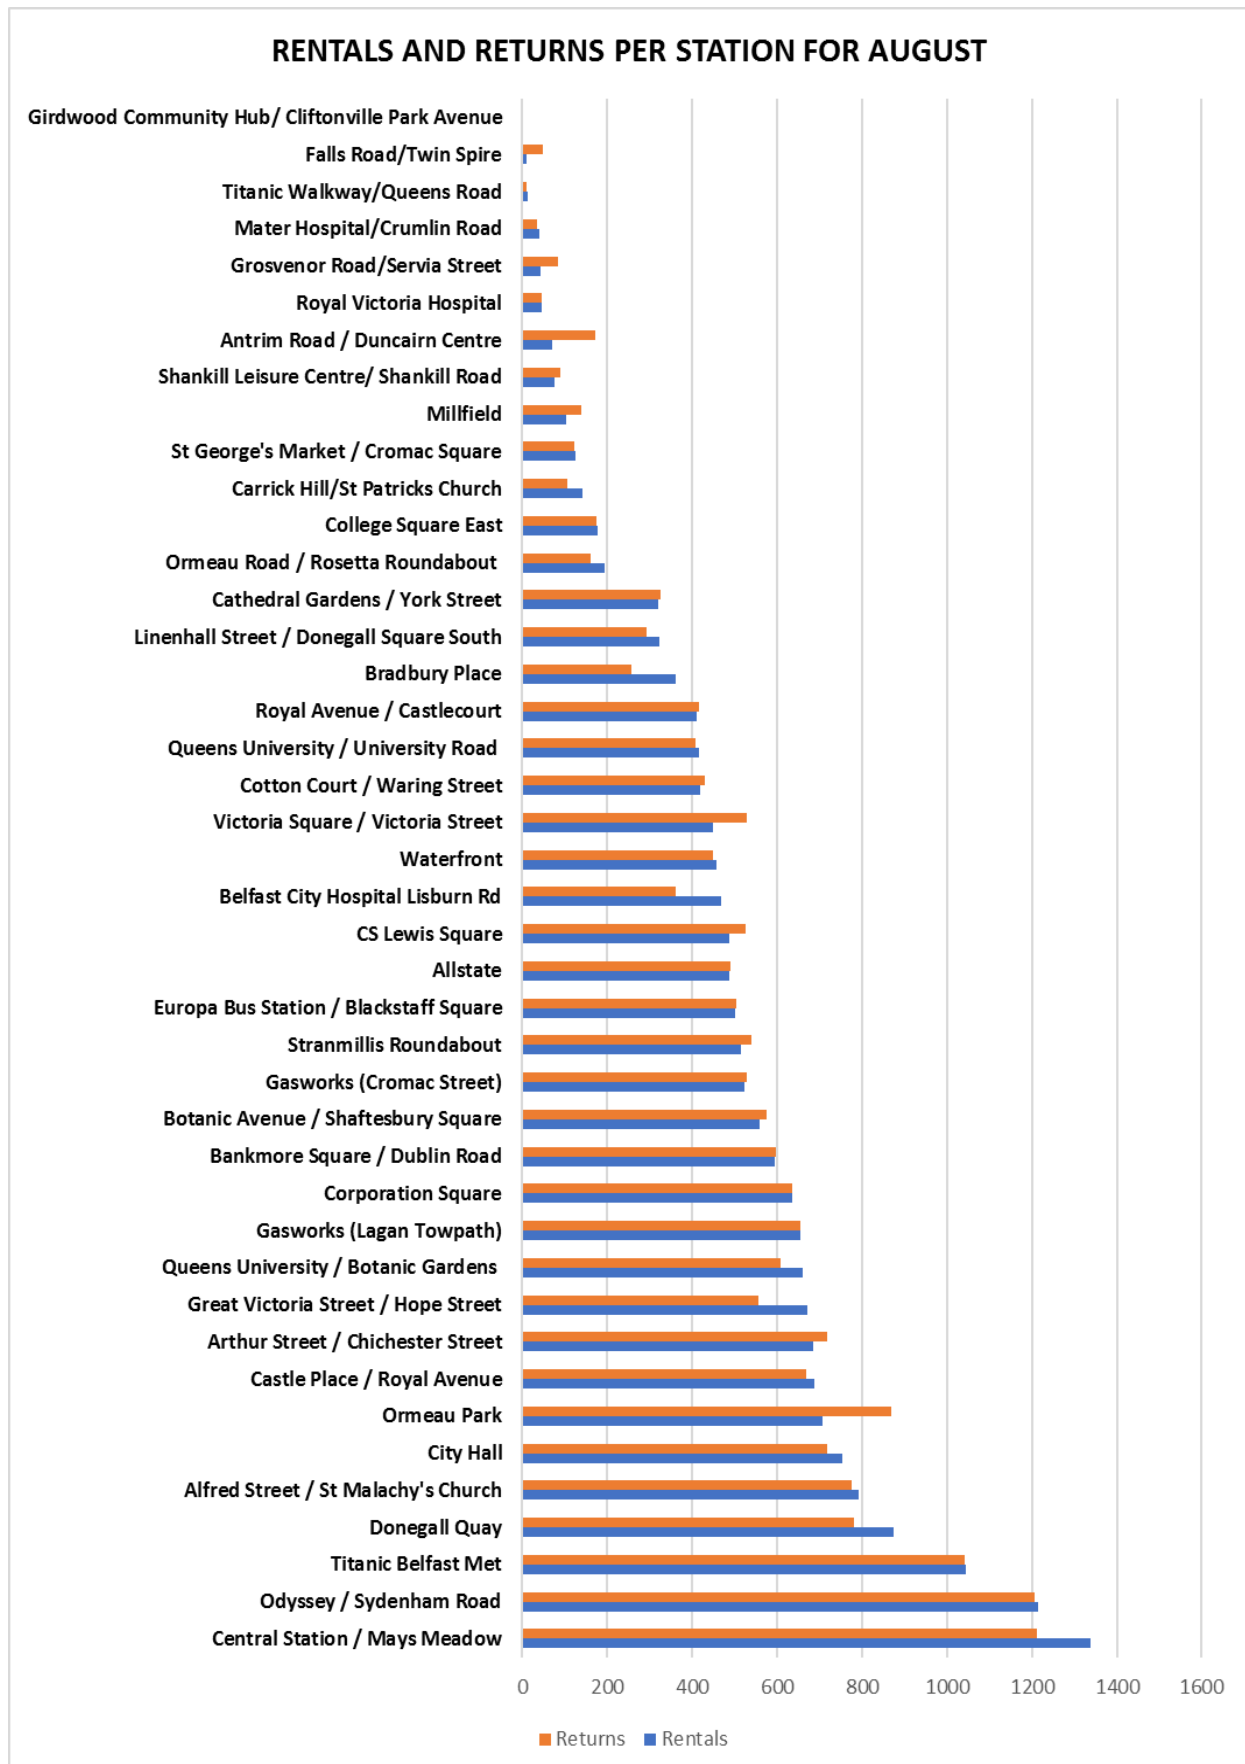

JUST EAT

 **belfast
bikes**

Performance Indicators

August 2018

August 2018

During the month of August, there were 19,156 rentals. The rental fluctuations are shown below:

August 2018

The most popular stations in August for renting and returning combined were:
 (1) Central Station/Mays Meadow (2) Odyssey (3) Titanic/MET

August 2018

The total rentals to the end of August were 675,960.

The monthly fluctuations of rentals for this year to date are shown below.