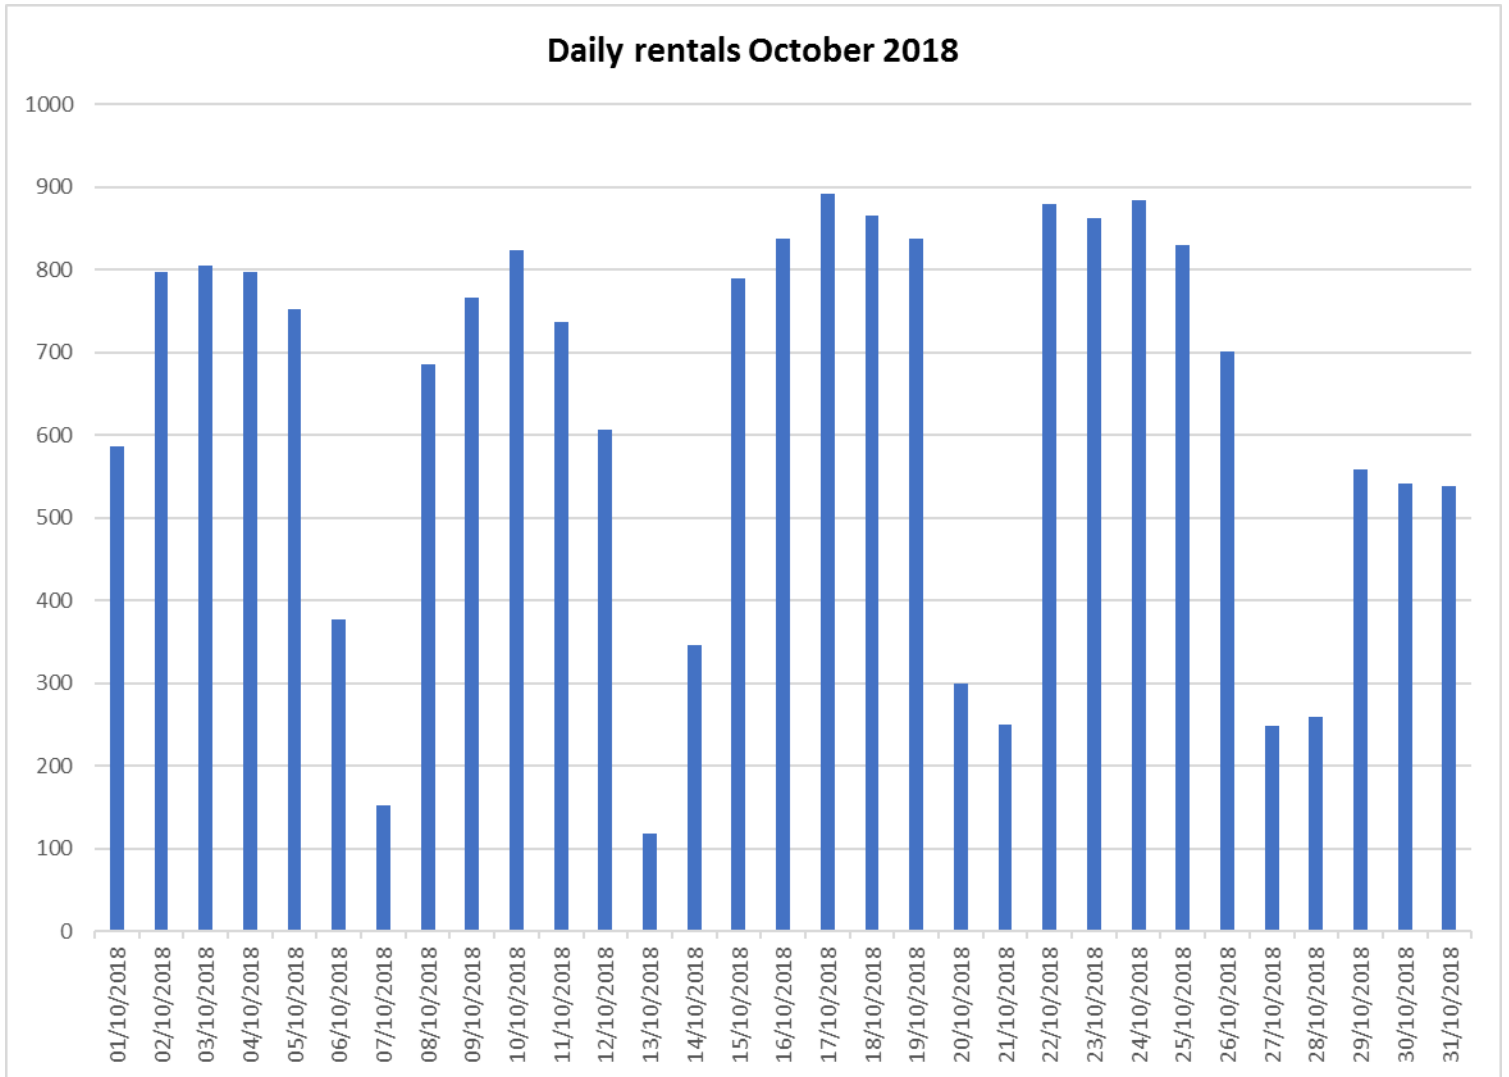

JUST EAT

 **belfast
bikes**

Performance Indicators

October 2018

October 2018

During the month of October, there were 19, 426 rentals. The rental fluctuations are shown below:

October 2018

Rentals vs Returns, per station, October 2018