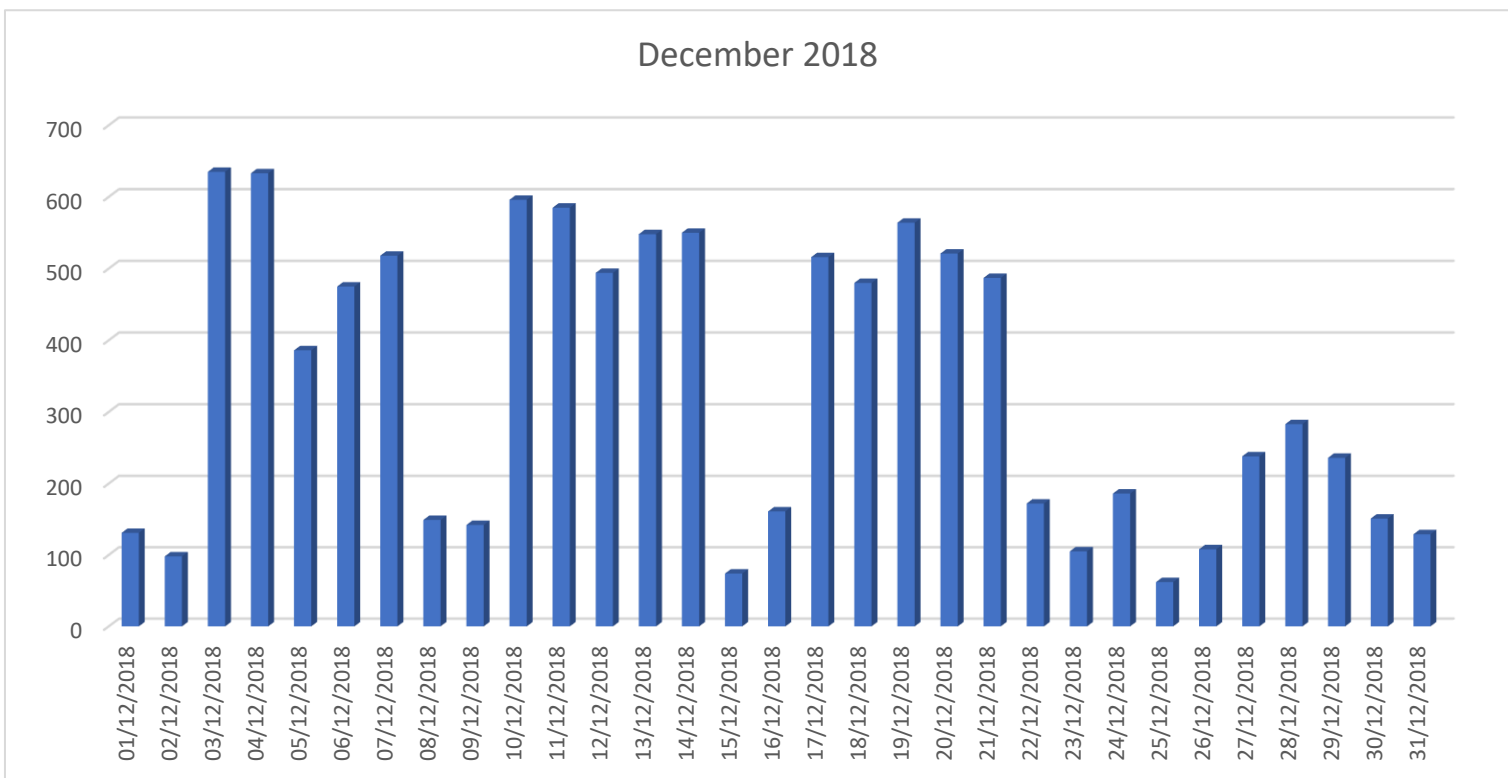

December 2018 performance

There were a total of 10,413 rentals in December 2018

December 2018 rentals per station