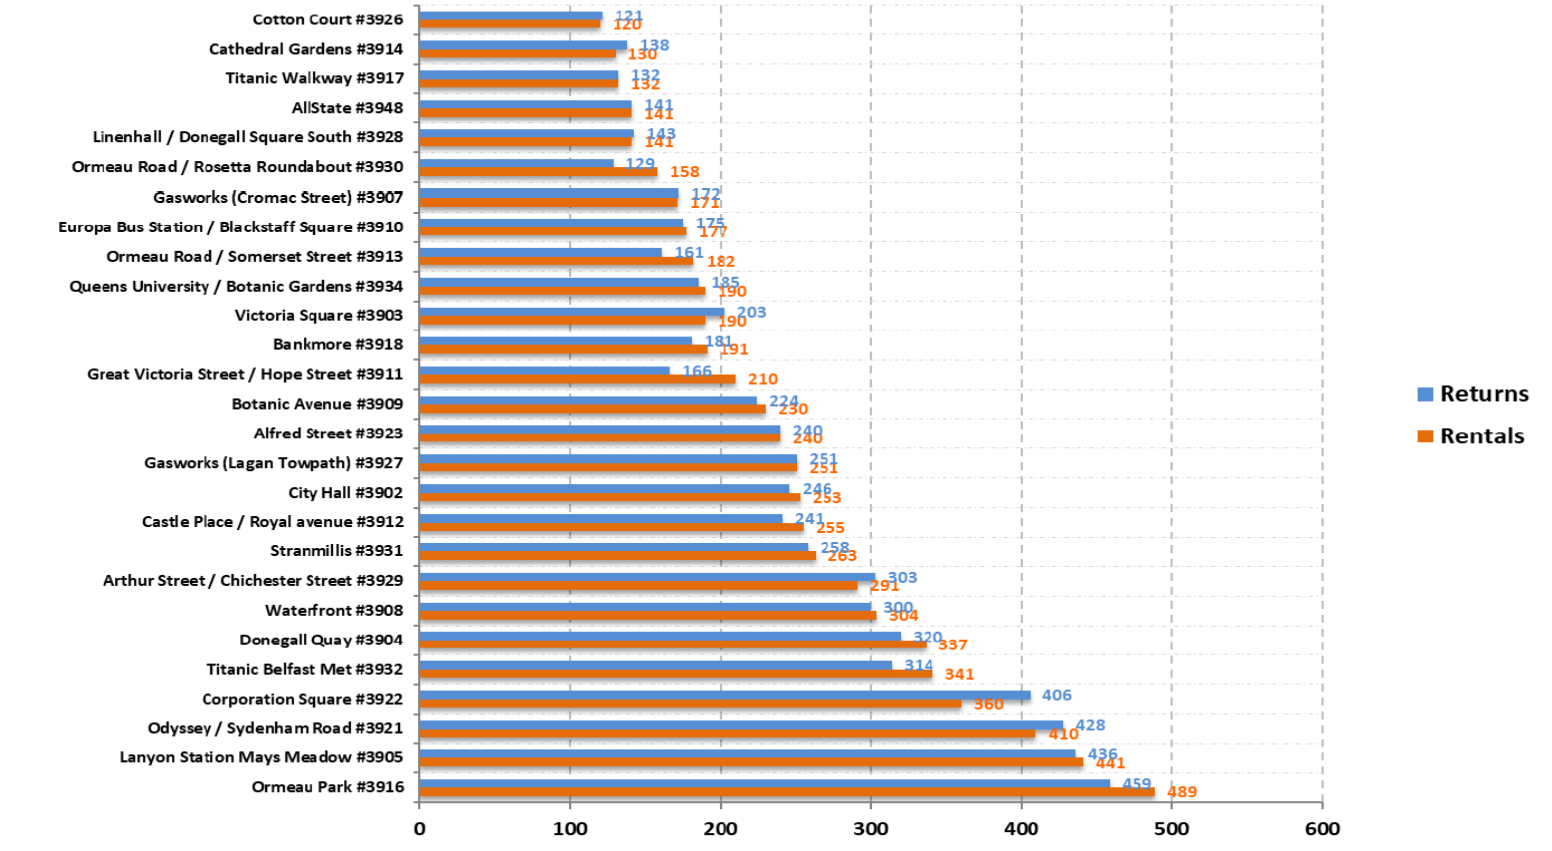

December 2019 performance. There were a total of **7829** rentals in December 2019.

Rentals and Returns per Station 1 (December 2019)

Rentals and Returns per Station 2 (December 2019)