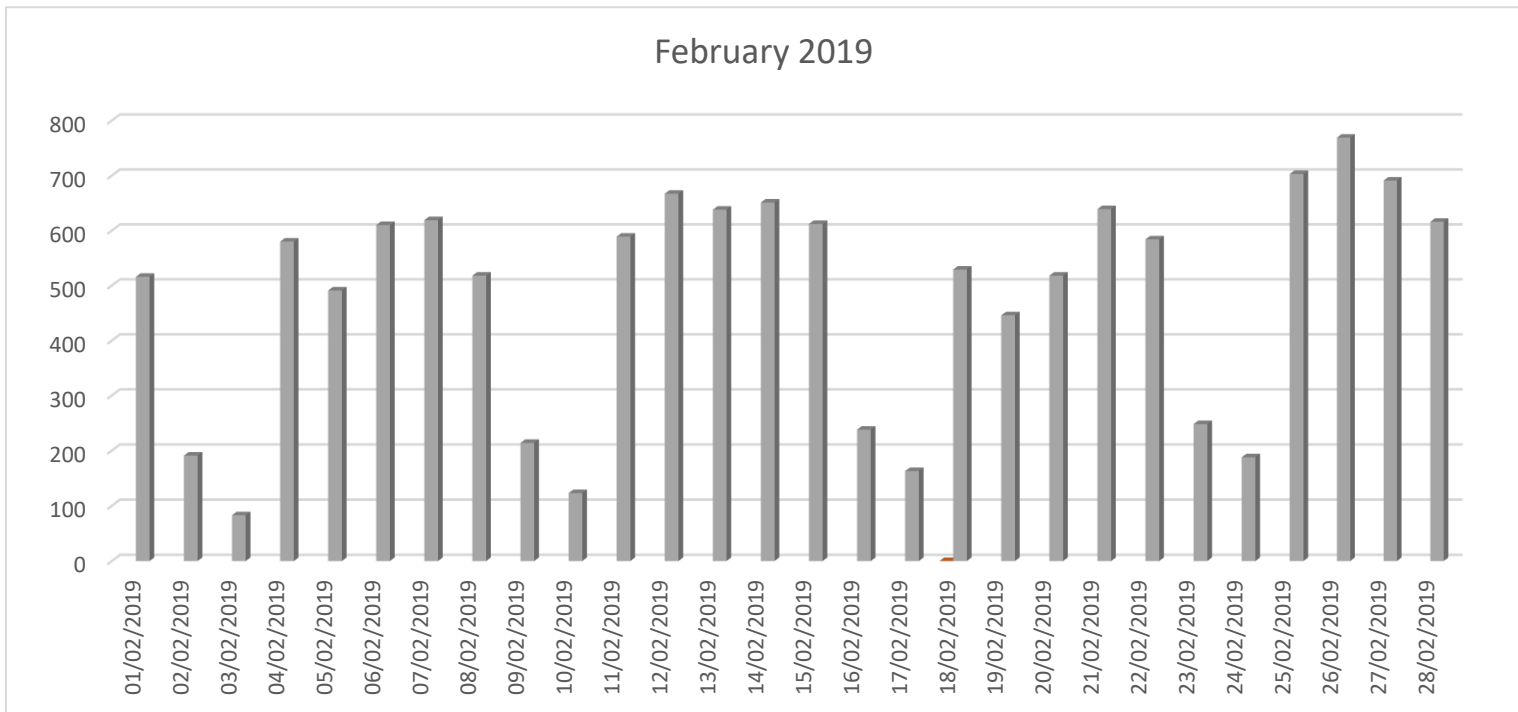

## February 2019 performance

There were a total of 12,896 rentals in February 2019

## February 2019 rental/ return history