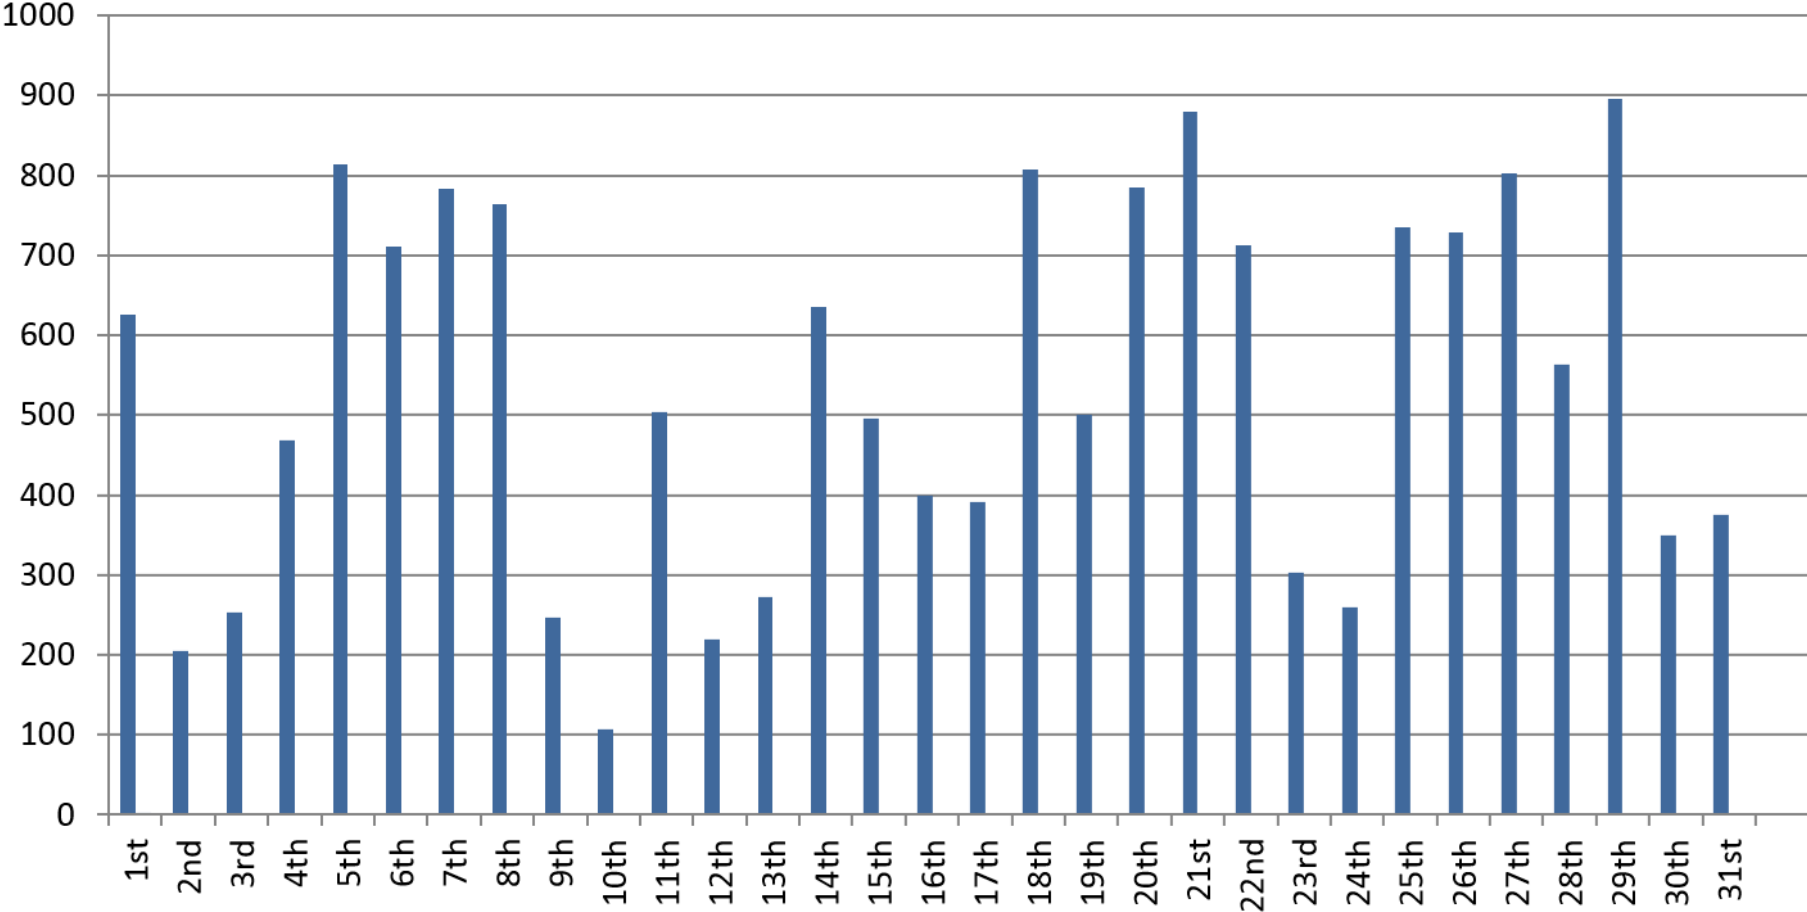

Coca-Cola
zero

belfast
bikes

Performance Indicators

July 2016

July 2016

During the month of July, there were **16,593** rentals. The rental fluctuations are shown below:

July 2016

The most popular stations in July for renting and returning combined were: (1) Odyssey (2) Titanic Belfast Met (3) Donegal Quay

July 2016

The total rentals to the end of July were **256,821**. The monthly fluctuations of rentals from the launch of the scheme are shown below: