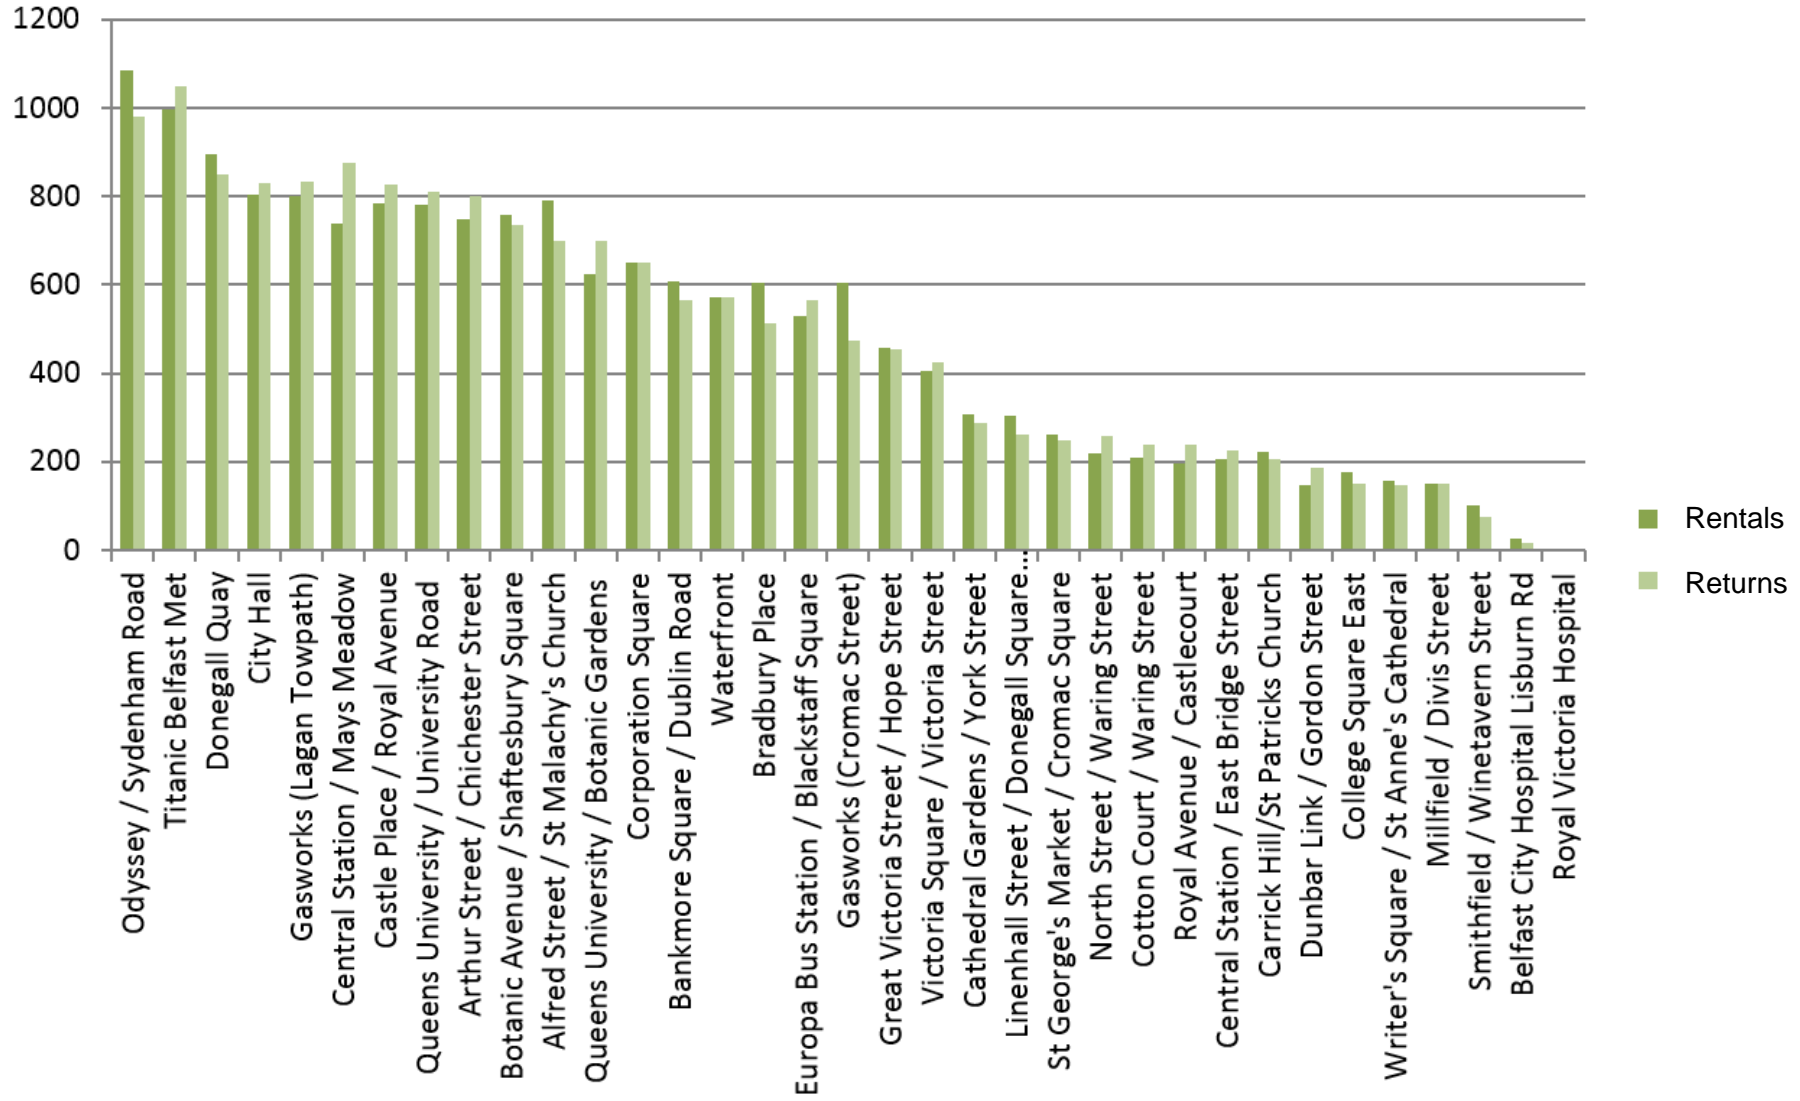

Coca-Cola
zero

belfast
bikes

Performance Indicators

July 2016

July 2016

During the month of July, there were **16,593** rentals. The rental fluctuations are shown below:

July 2016

The most popular stations in July for renting and returning combined were: (1) Odyssey (2) Titanic Belfast Met (3) Donegal Quay

July 2016

The total rentals to the end of July were **256,821**. The monthly fluctuations of rentals from the launch of the scheme are shown below: