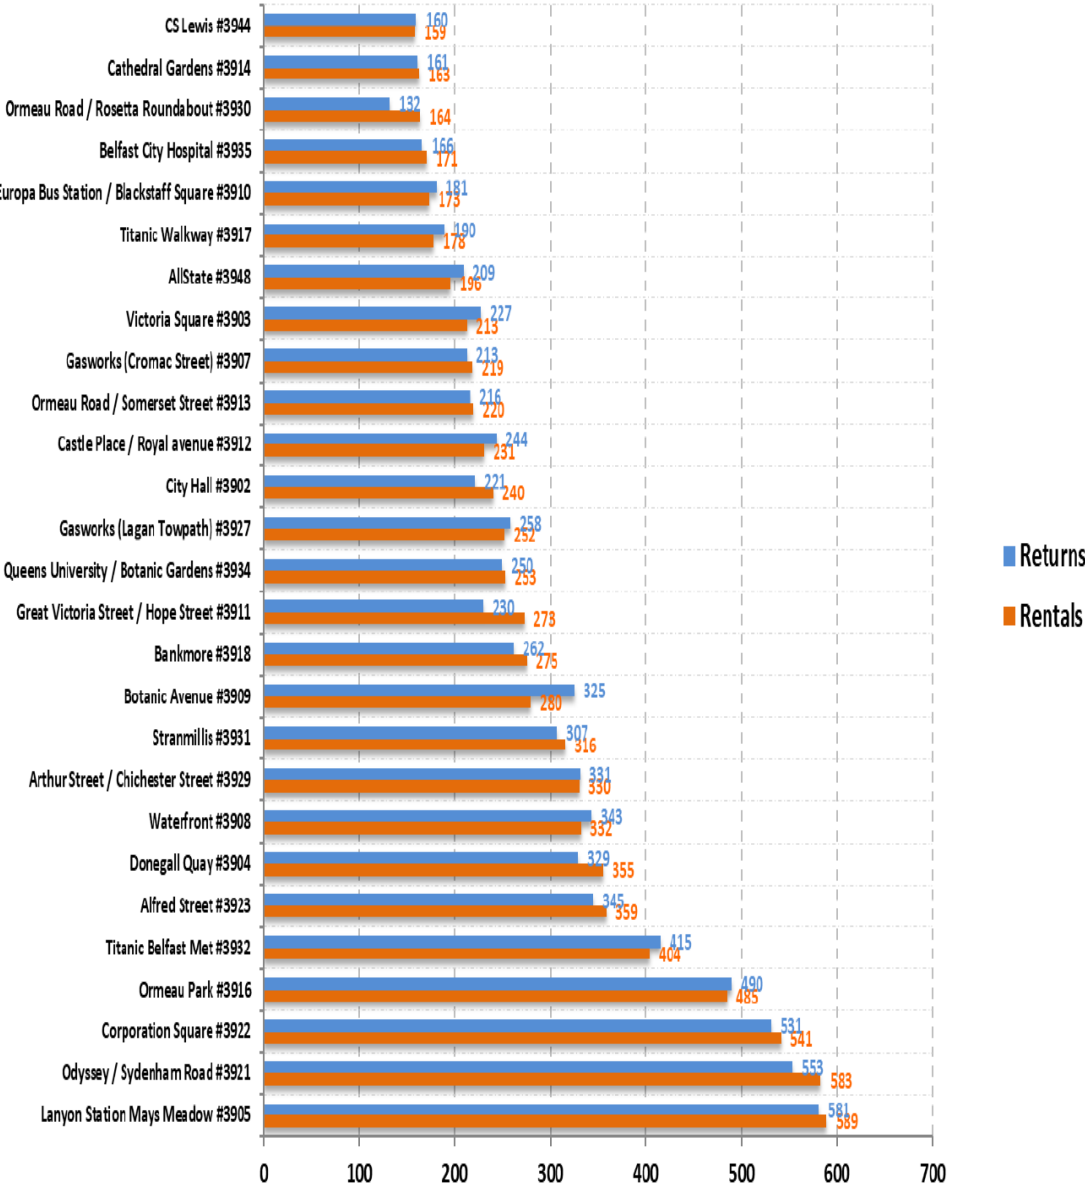

November 2019 performance

There were a total of **9173** rentals in November 2019.

Rentals and Returns per Station 1 (November 2019)

Rentals and Returns per Station 2 (November 2019)