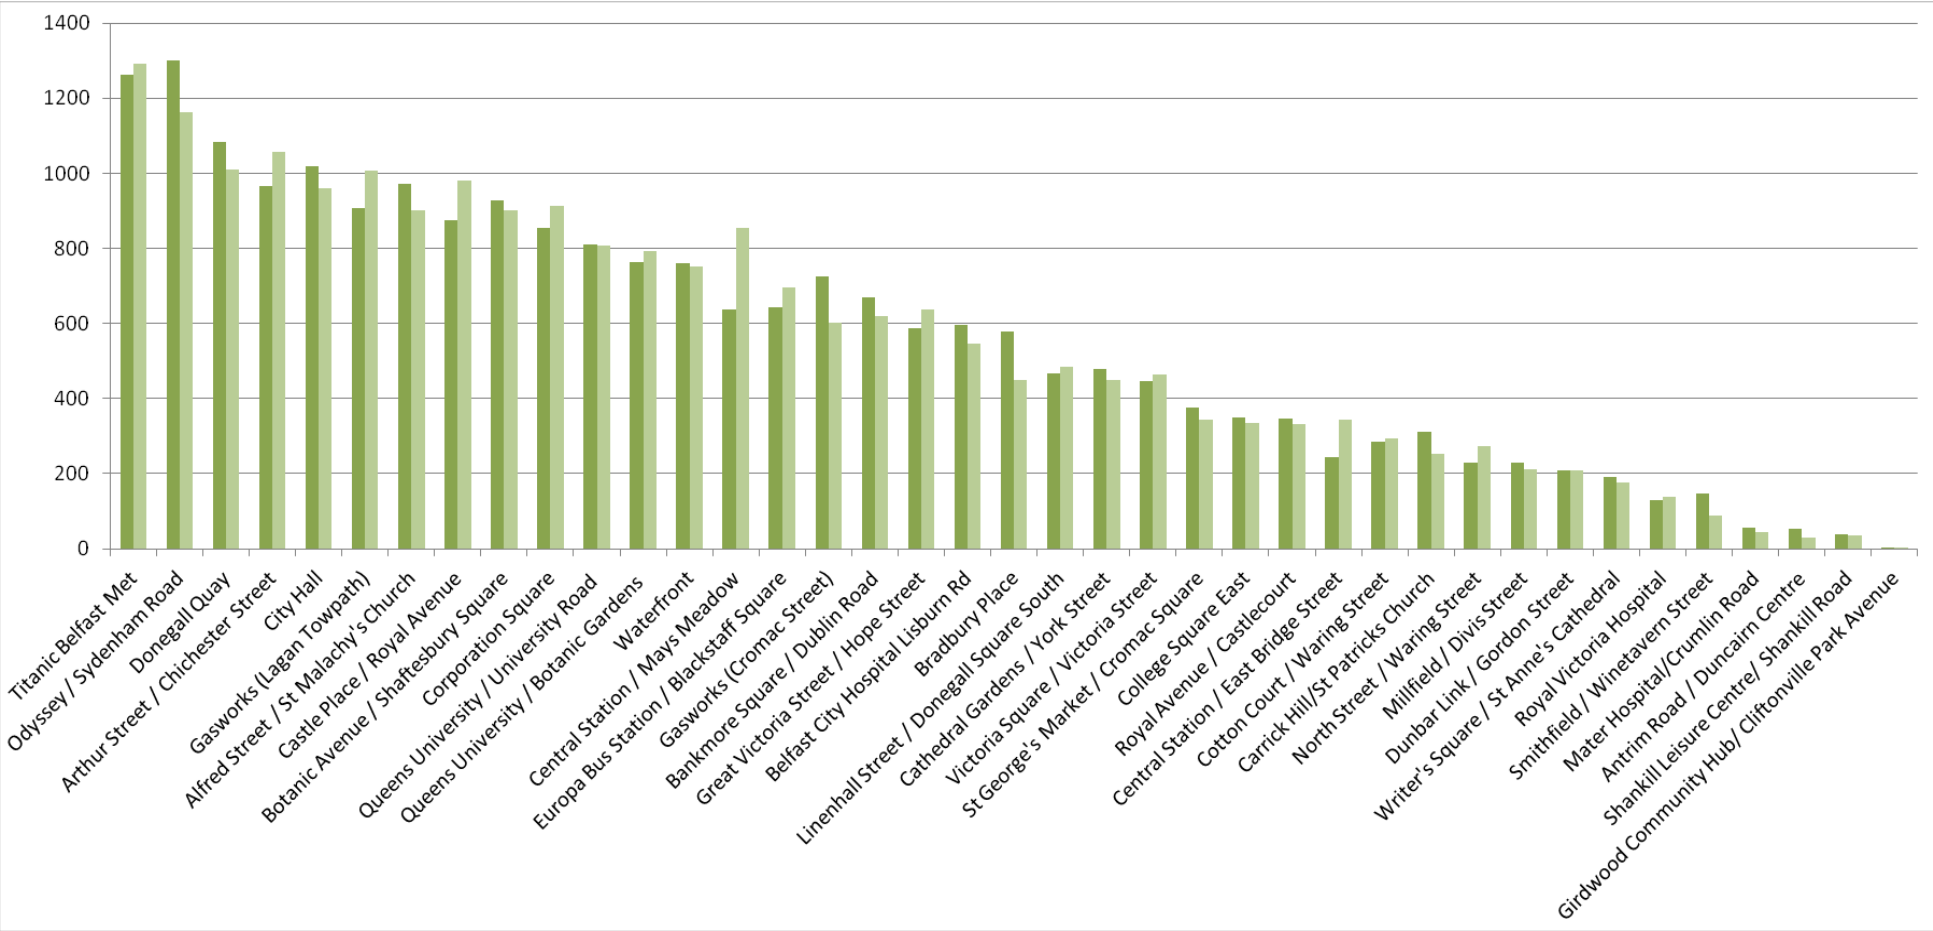

Performance Indicators

October 2016

October 2016

During the month of October, there were **21,270** rentals. The rental fluctuations are shown below:

October 2016

The most popular stations in October for renting and returning combined were: (1) Titanic Belfast Met, (2) Odyssey, (3) Donegal Quay

October 2016

The total rentals to the end of October were **320,882**. The monthly fluctuations of rentals from the launch of the scheme are shown below: