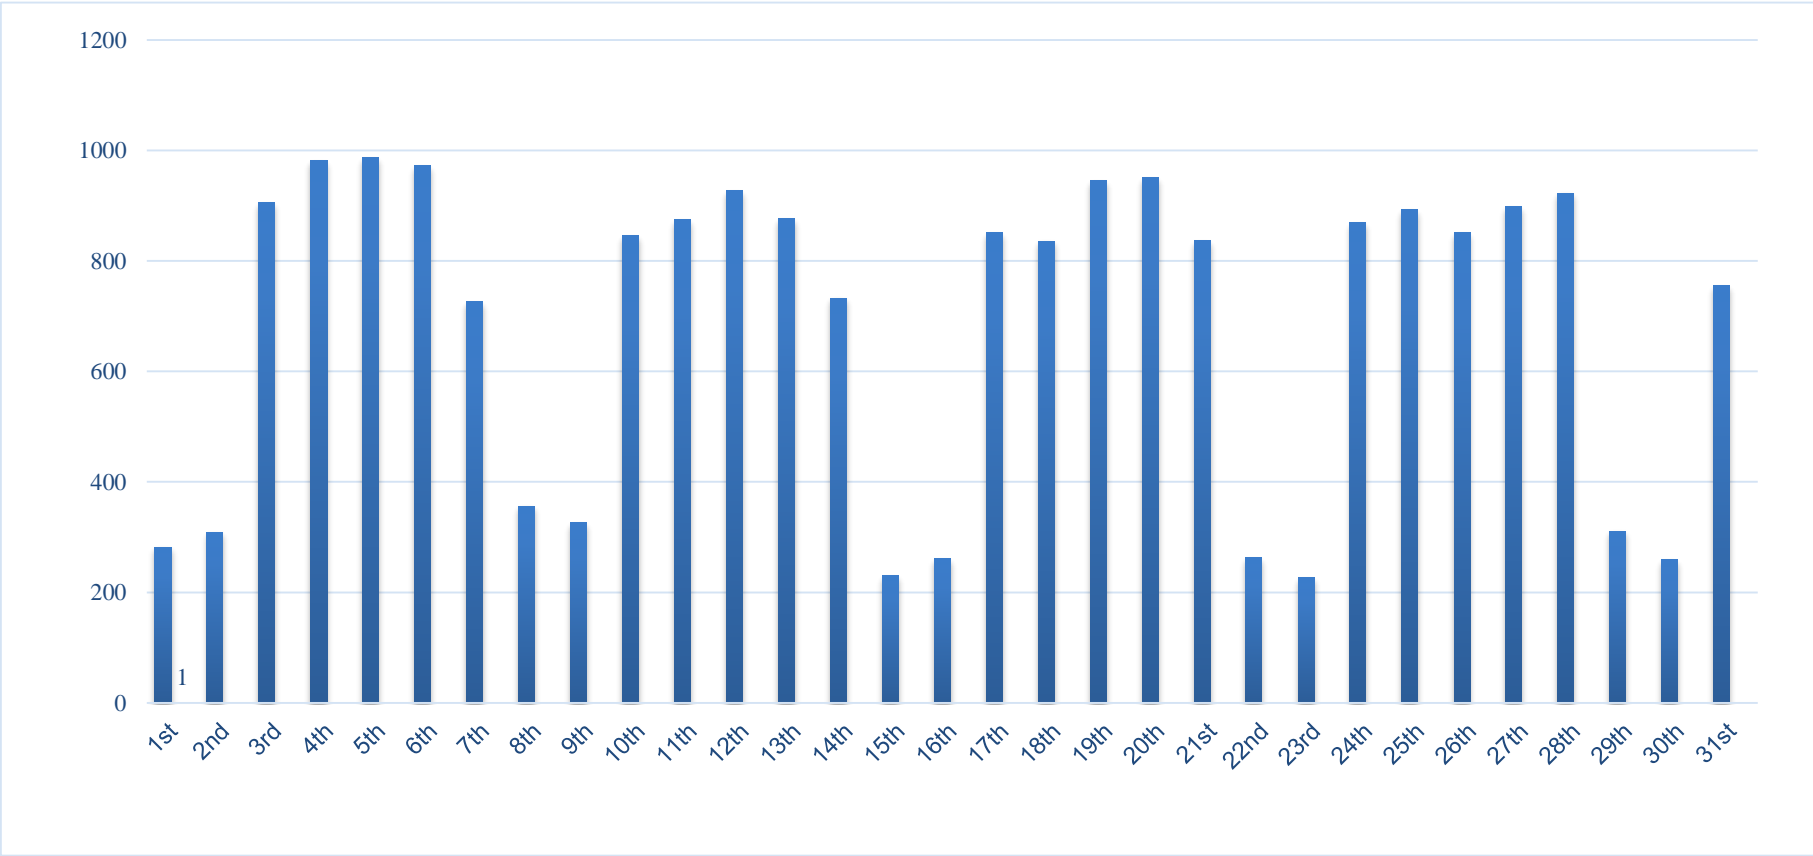

Performance Indicators

October 2016

October 2016

During the month of October, there were **21,270** rentals. The rental fluctuations are shown below:

October 2016

The most popular stations in October for renting and returning combined were: (1) Titanic Belfast Met, (2) Odyssey, (3) Donegal Quay

October 2016

The total rentals to the end of October were **320,882**. The monthly fluctuations of rentals from the launch of the scheme are shown below: