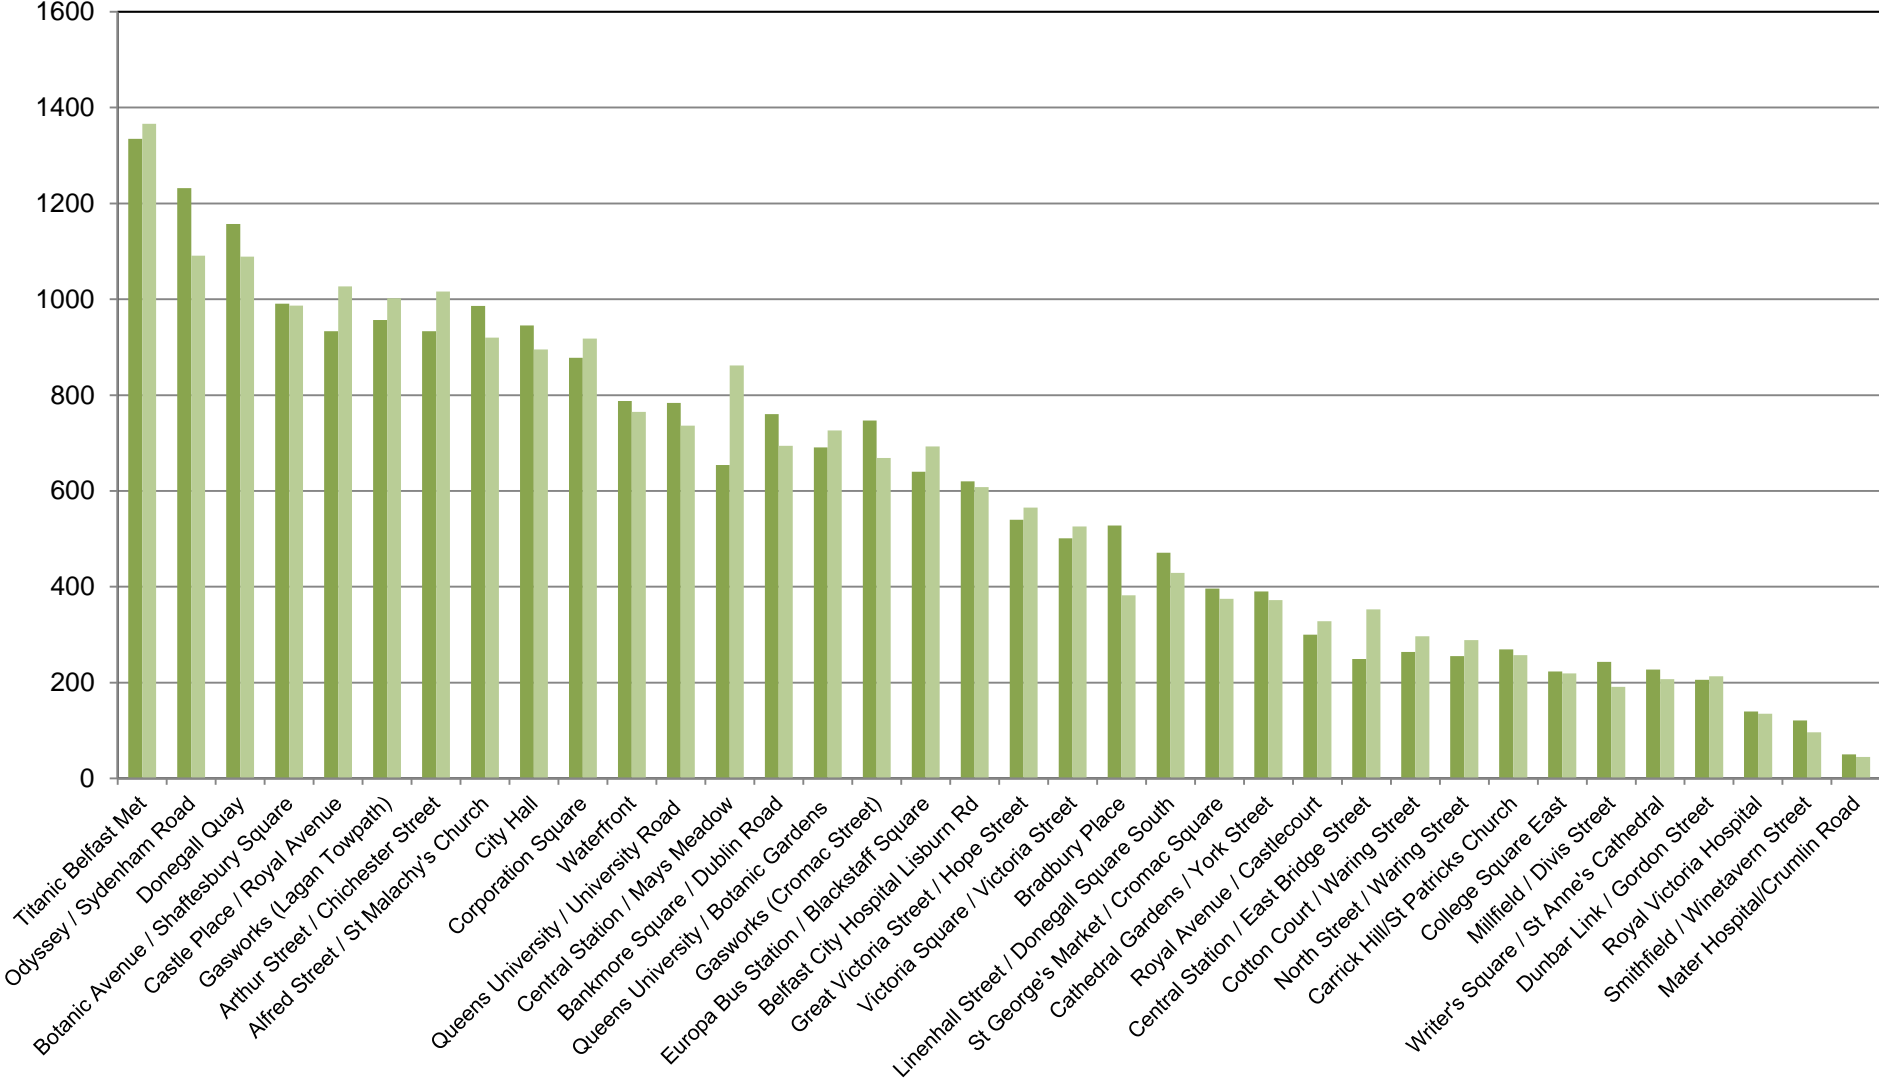

Coca-Cola
zero

 belfast
bikes

Performance Indicators

September 2016

September 2016

During the month of September, there were 21,448 rentals. The rental fluctuations are shown below:

September 2016

The most popular stations in September for renting and returning combined were:
 (1) Titanic Belfast Met, (2) Odyssey, (3) Donegal Quay

September 2016

The total rentals to the end of September were 299,614. The monthly fluctuations of rentals from the launch of the scheme are shown below:

Monthly Cycle Hires YTD