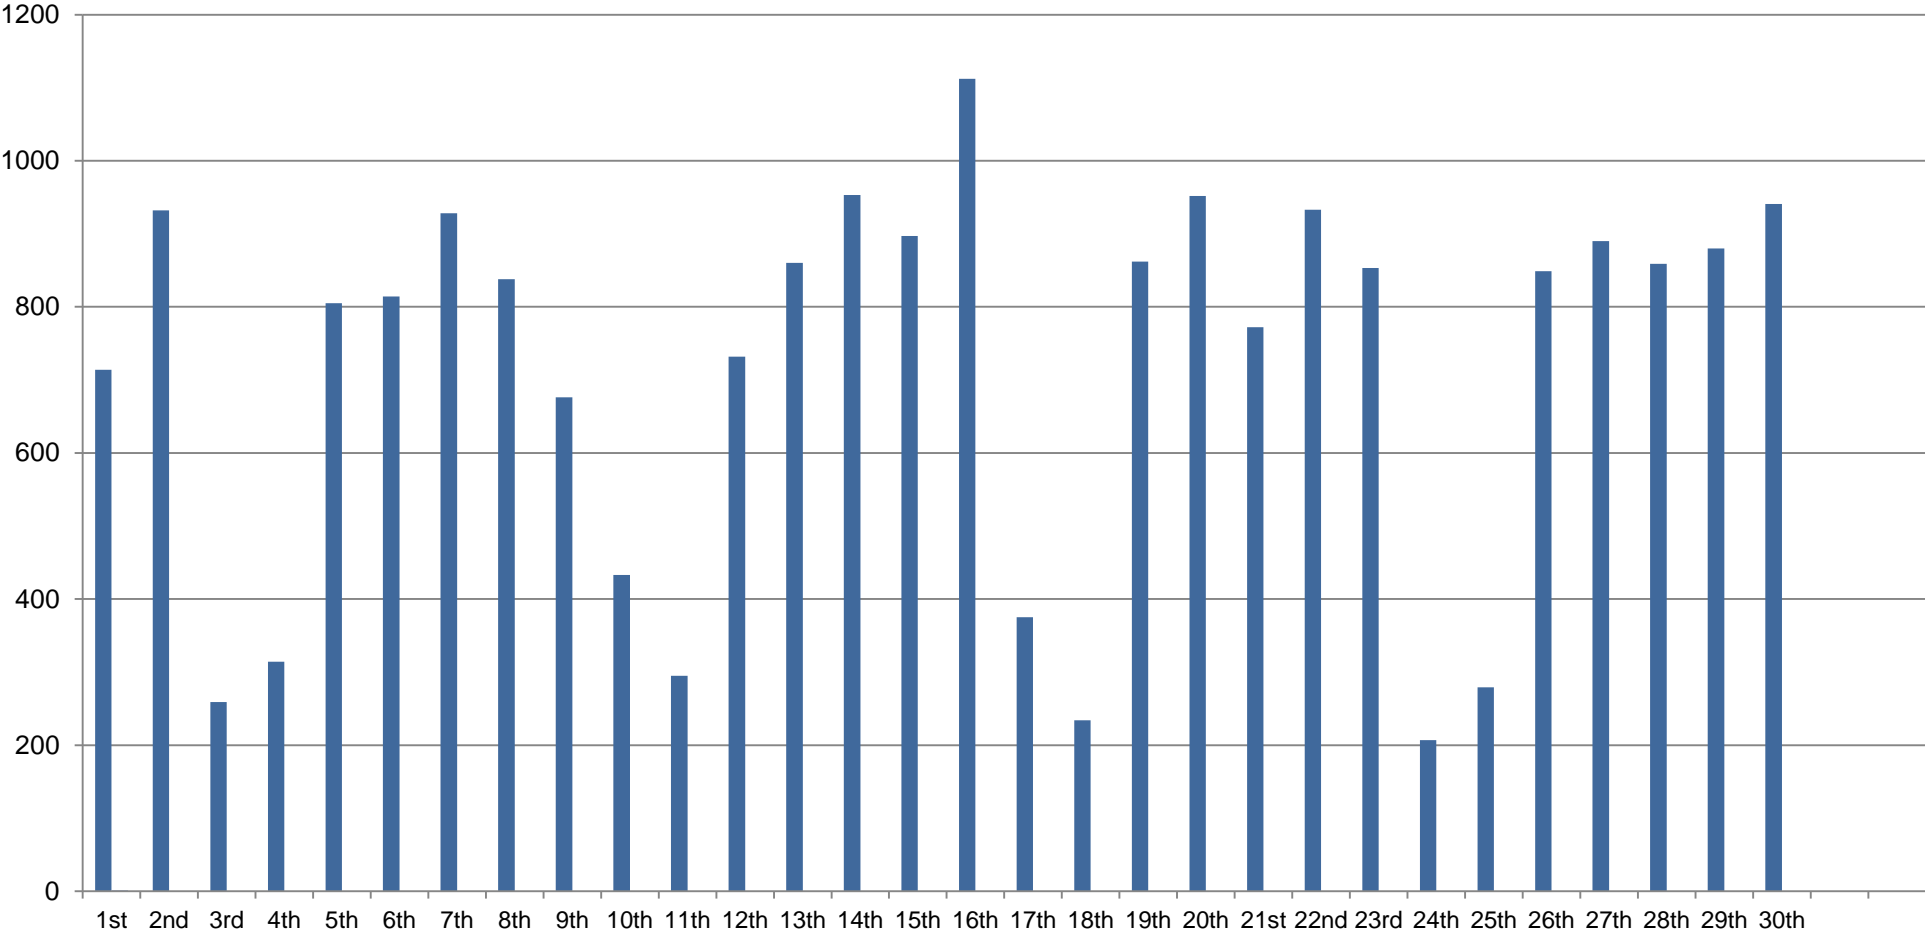

Coca-Cola
zero

 belfast
bikes

Performance Indicators

September 2016

September 2016

During the month of September, there were 21,448 rentals. The rental fluctuations are shown below:

September 2016

The most popular stations in September for renting and returning combined were:
 (1) Titanic Belfast Met, (2) Odyssey, (3) Donegal Quay

September 2016

The total rentals to the end of September were 299,614. The monthly fluctuations of rentals from the launch of the scheme are shown below:

Monthly Cycle Hires YTD