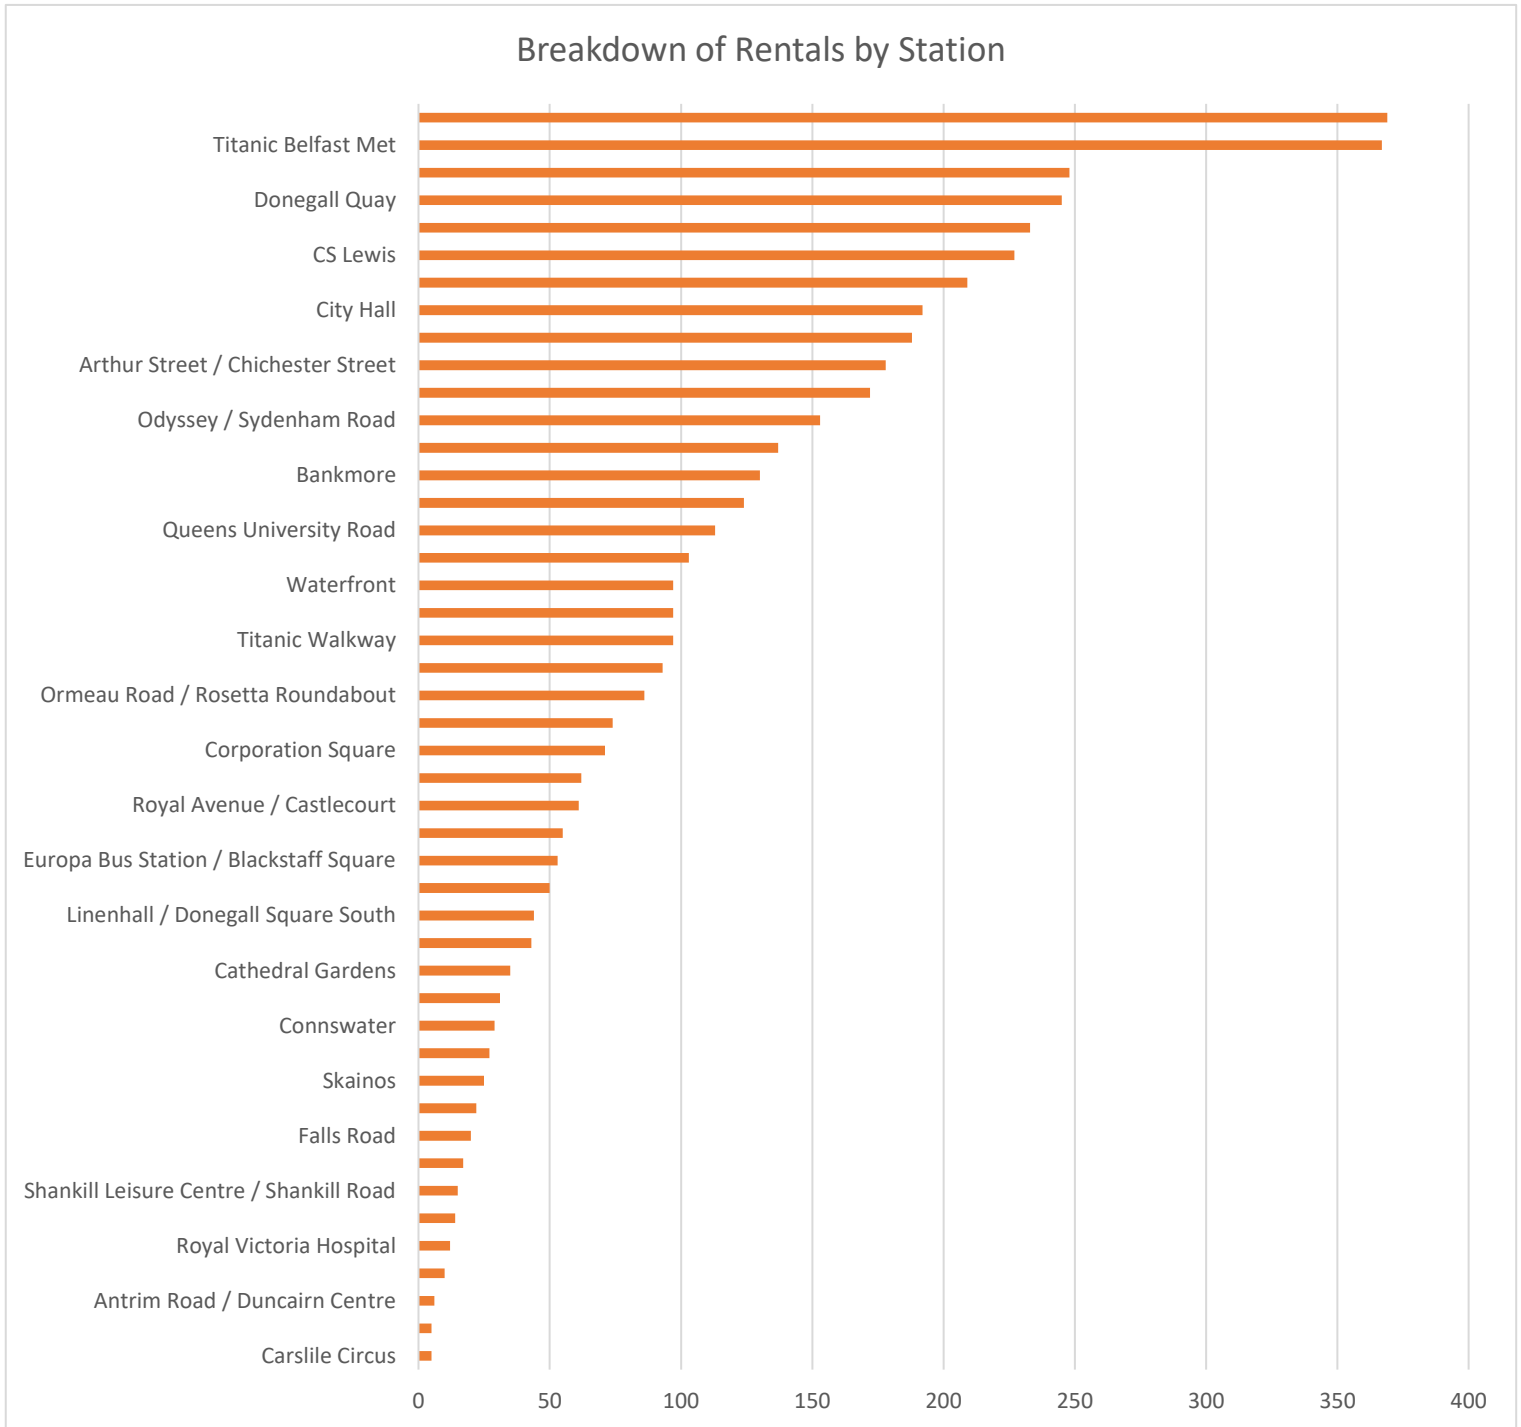

JUST EAT

Performance Indicators

August 2020

- In the month of August 2020, we had 4678 rentals.

Rentals by day