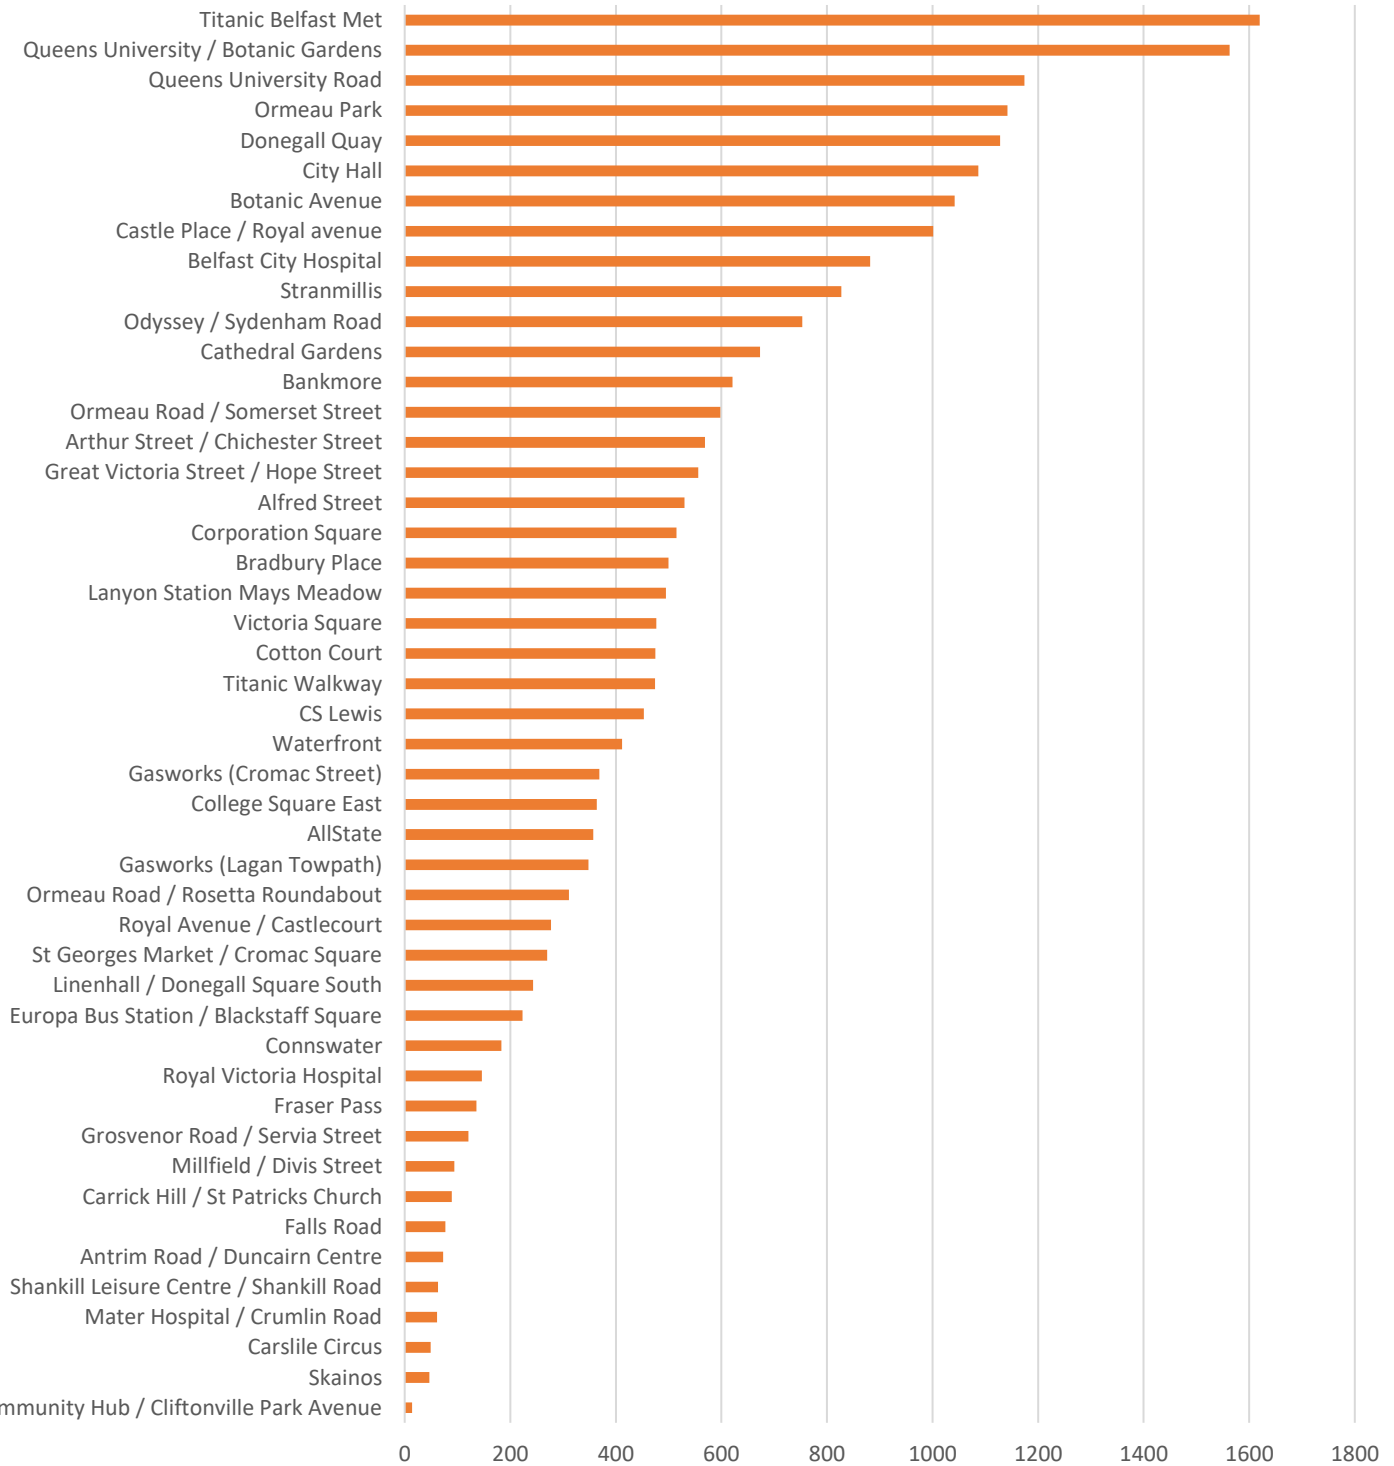

JUST EAT

Performance Indicators

August 2021

- In the month of August 2021, we had 23482 rentals.

Breakdown of Rentals by Station

Rentals by day