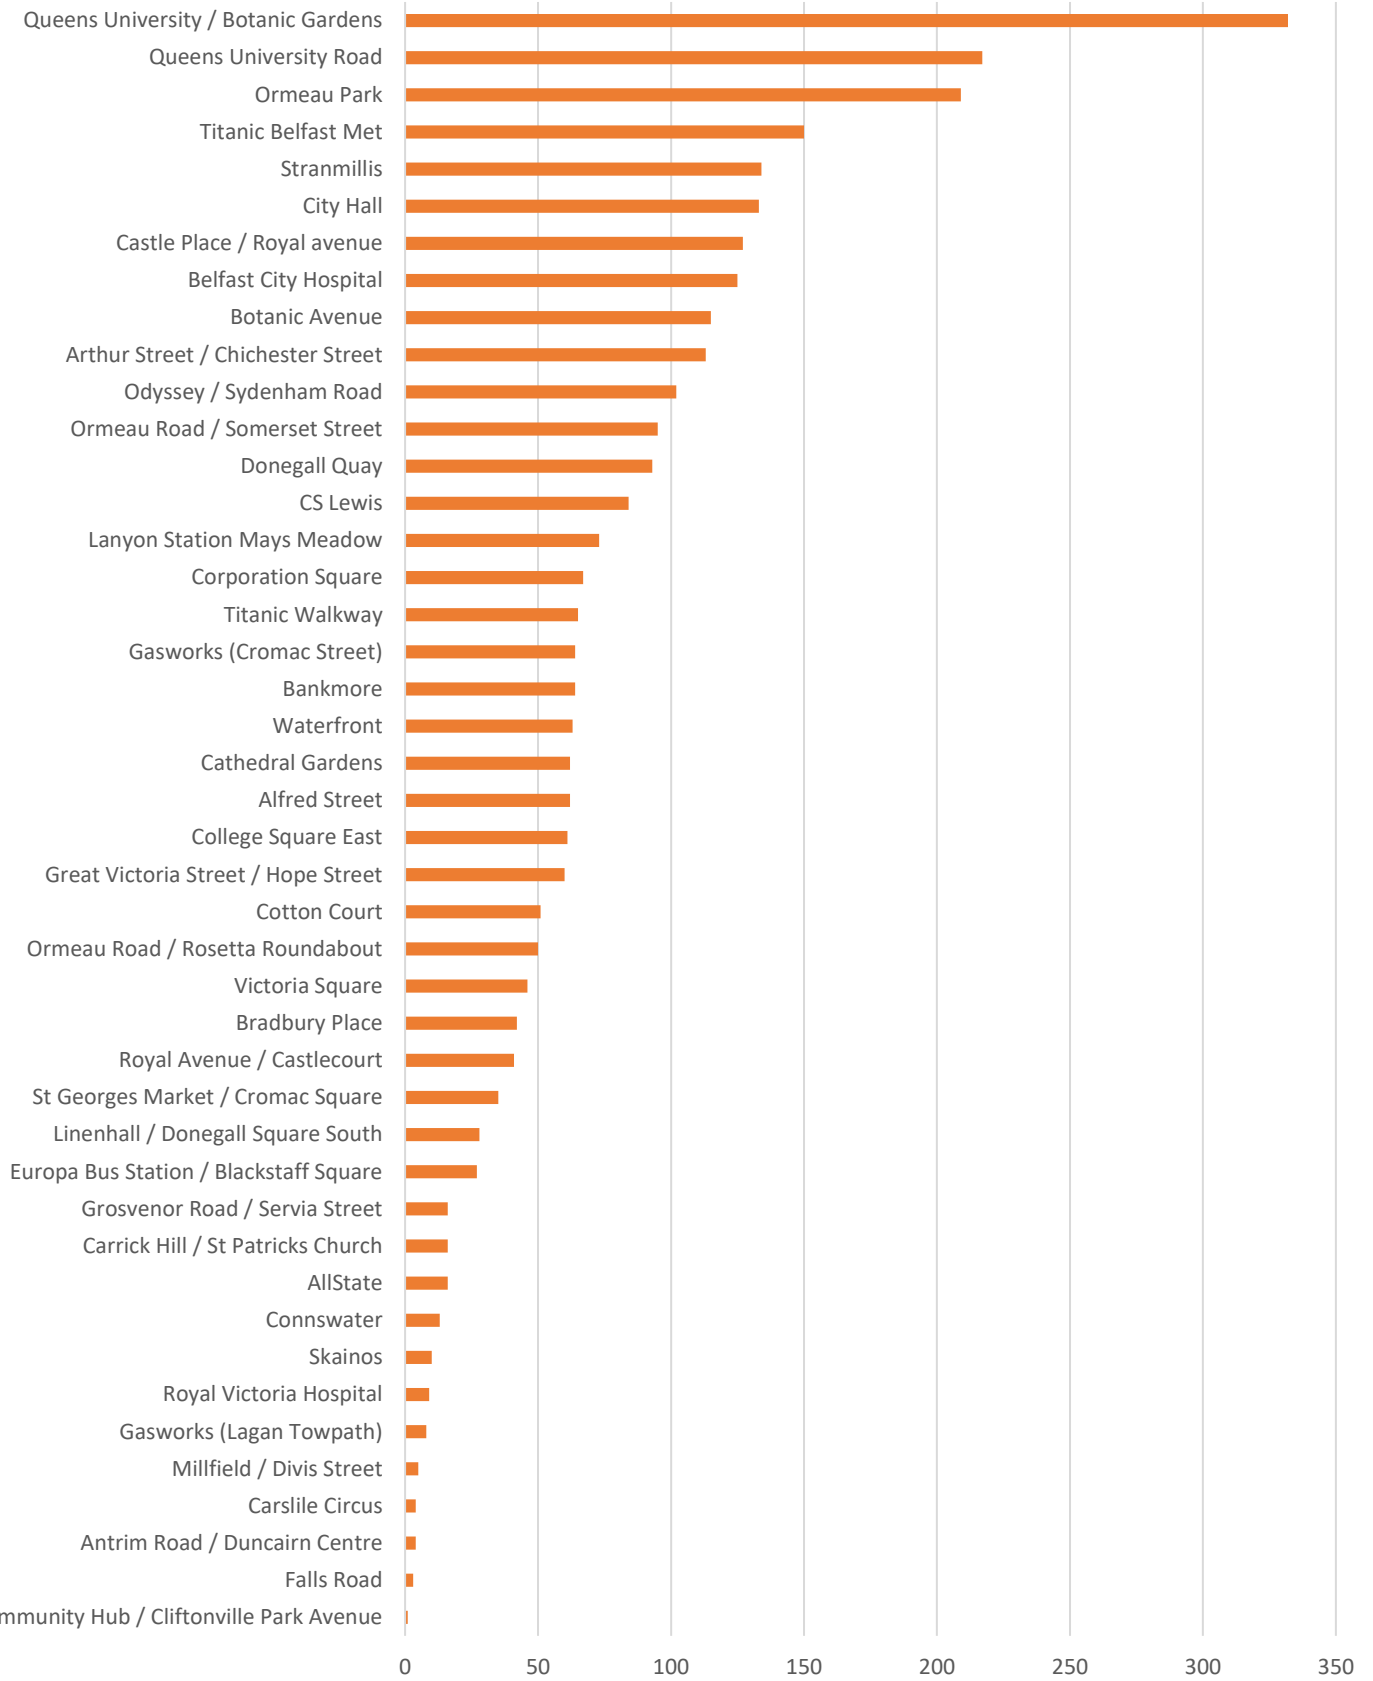

JUST EAT

Performance Indicators

December 2020

- In the month of December 2020, we had 3149 rentals.

Breakdown of Rentals by Station

Rentals by day