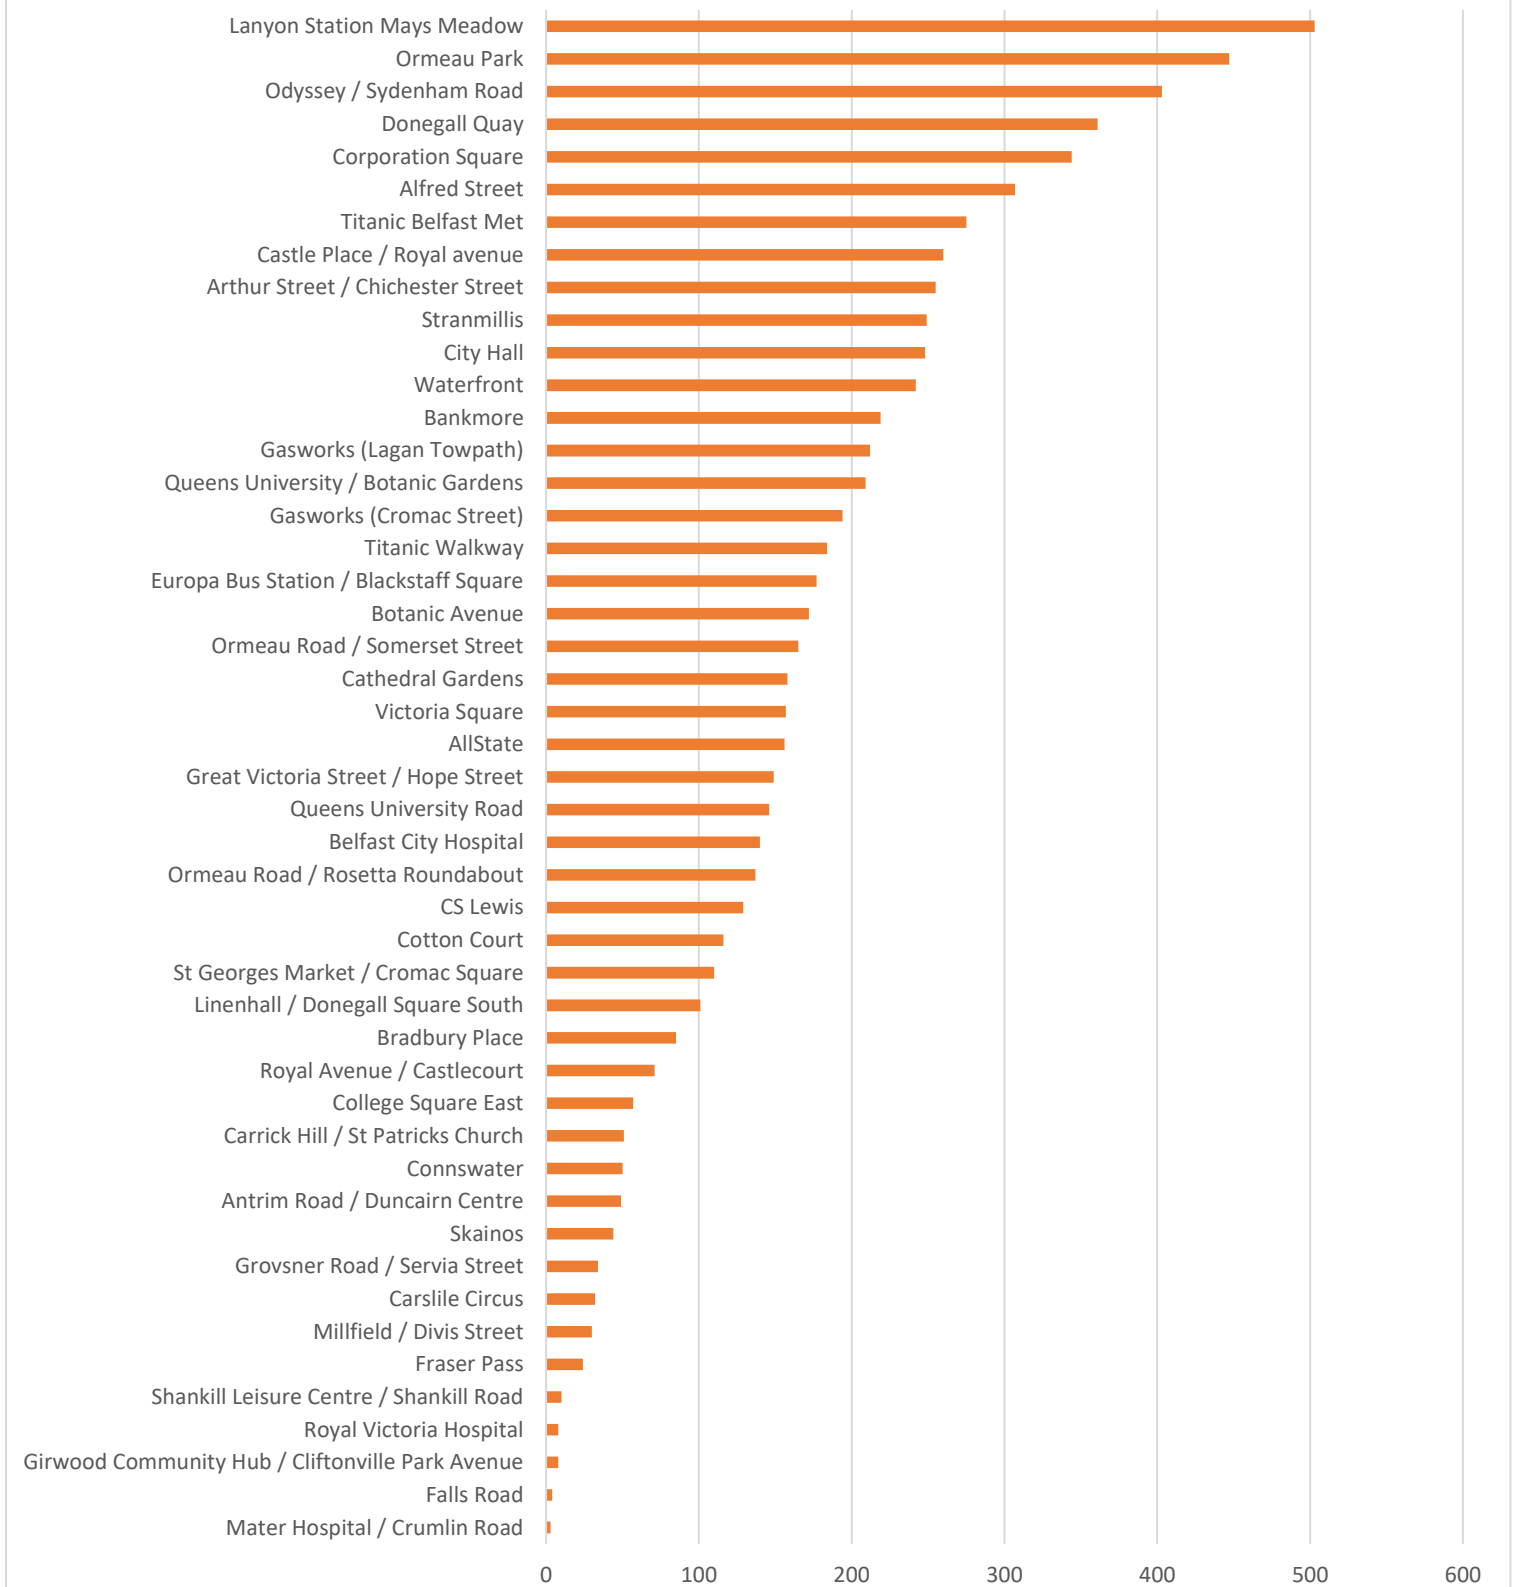

***JUST EAT***

Performance Indicators

February 2020

- In the month of February 2020, we had 7485 rentals.

### Breakdown of Rentals by Station