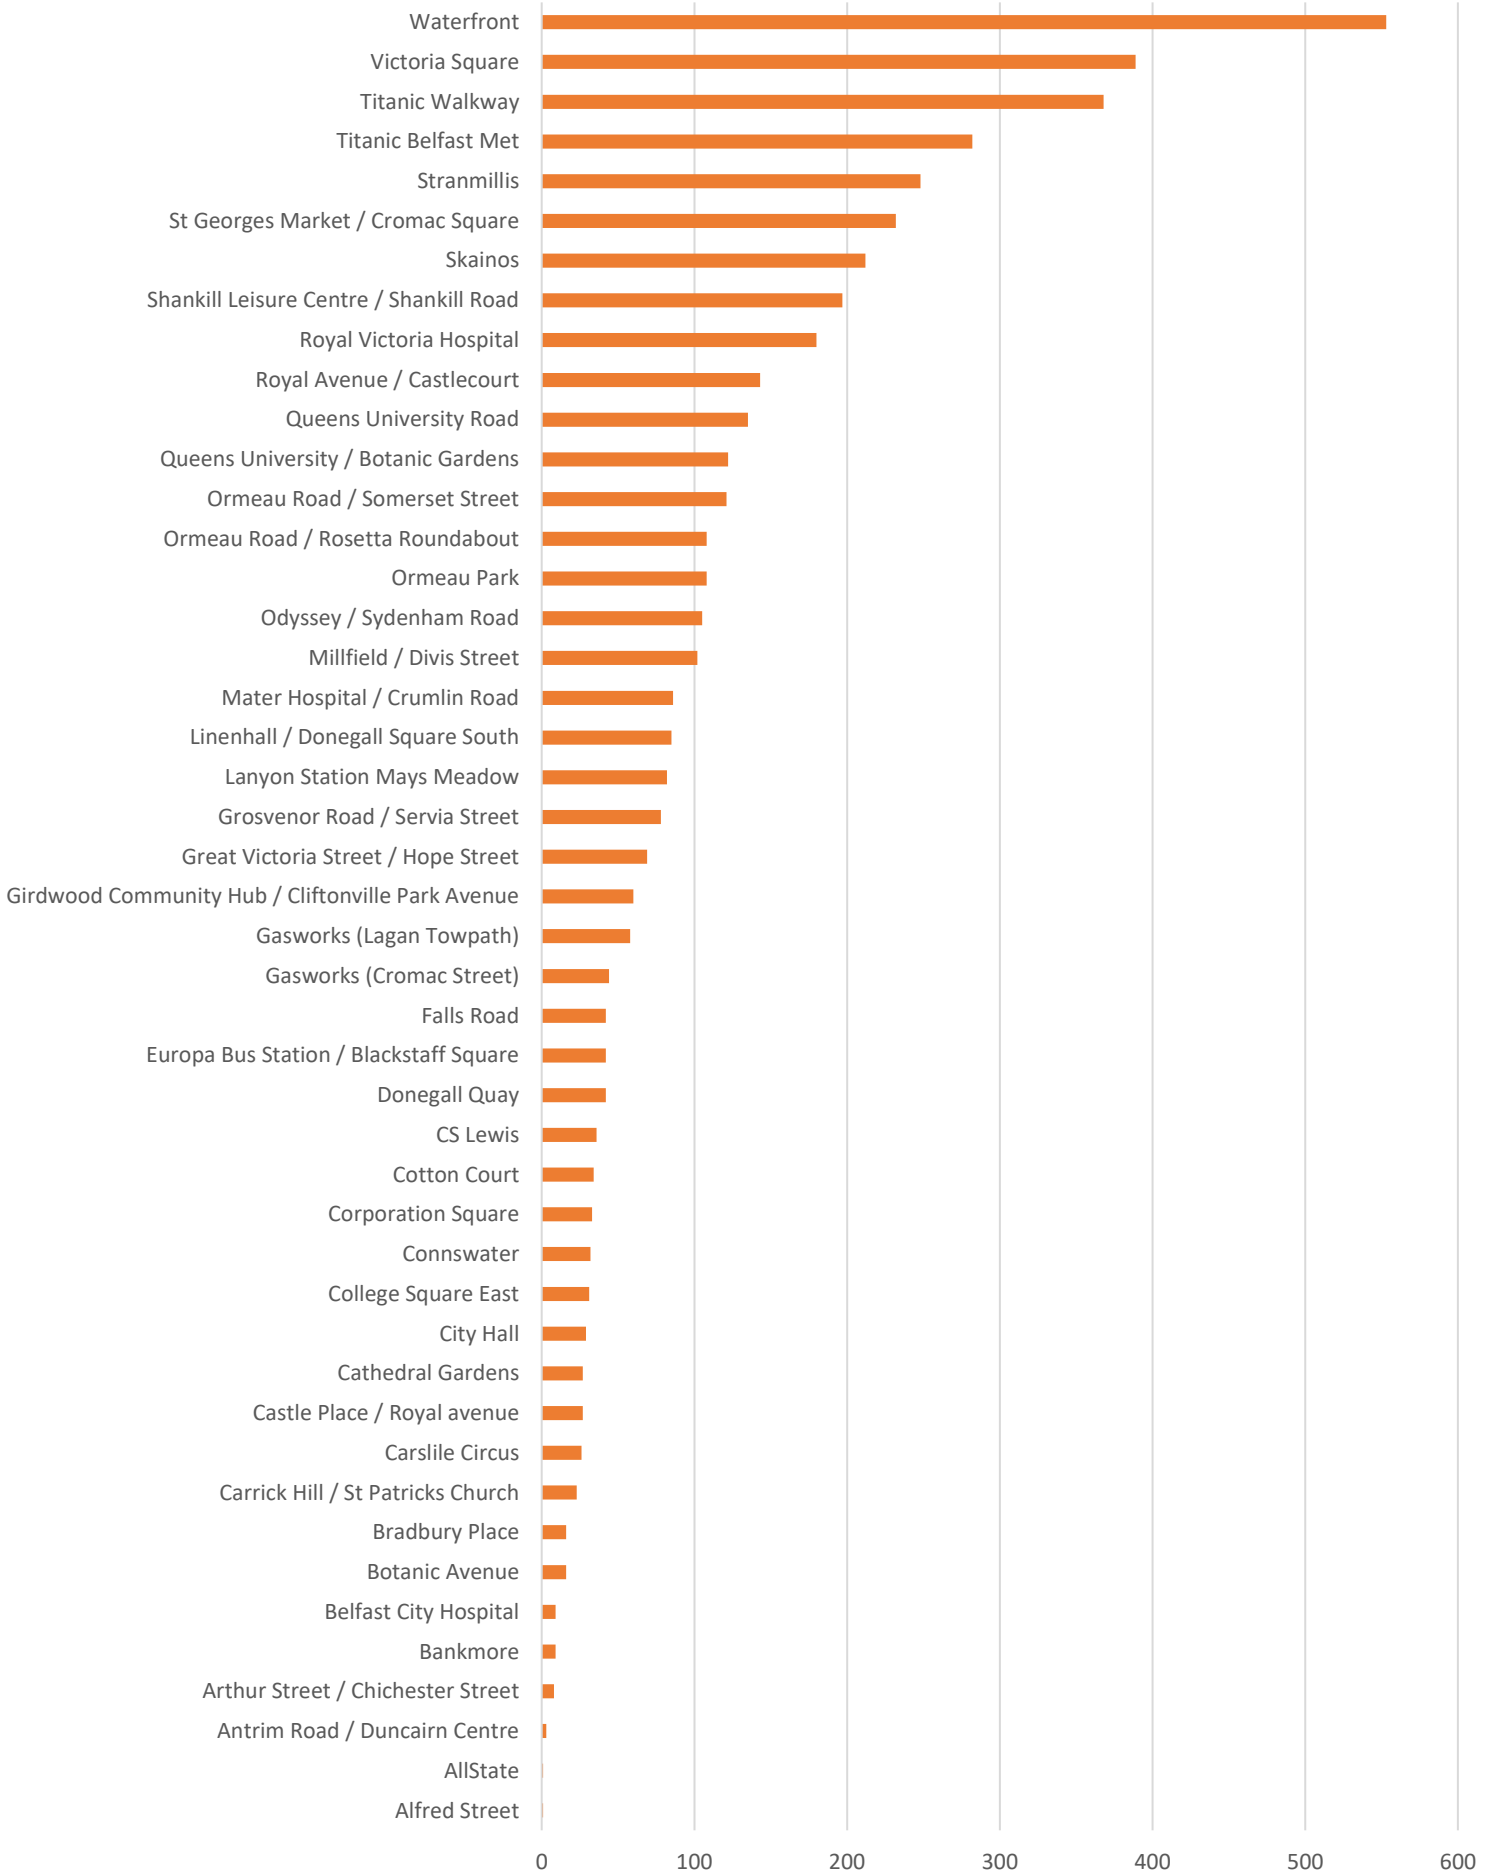

***JUST EAT***

Performance Indicators

February 2021

- In the month of February 2021, we had 9233 rentals.

Breakdown of Rentals by Station

# Rentals by day