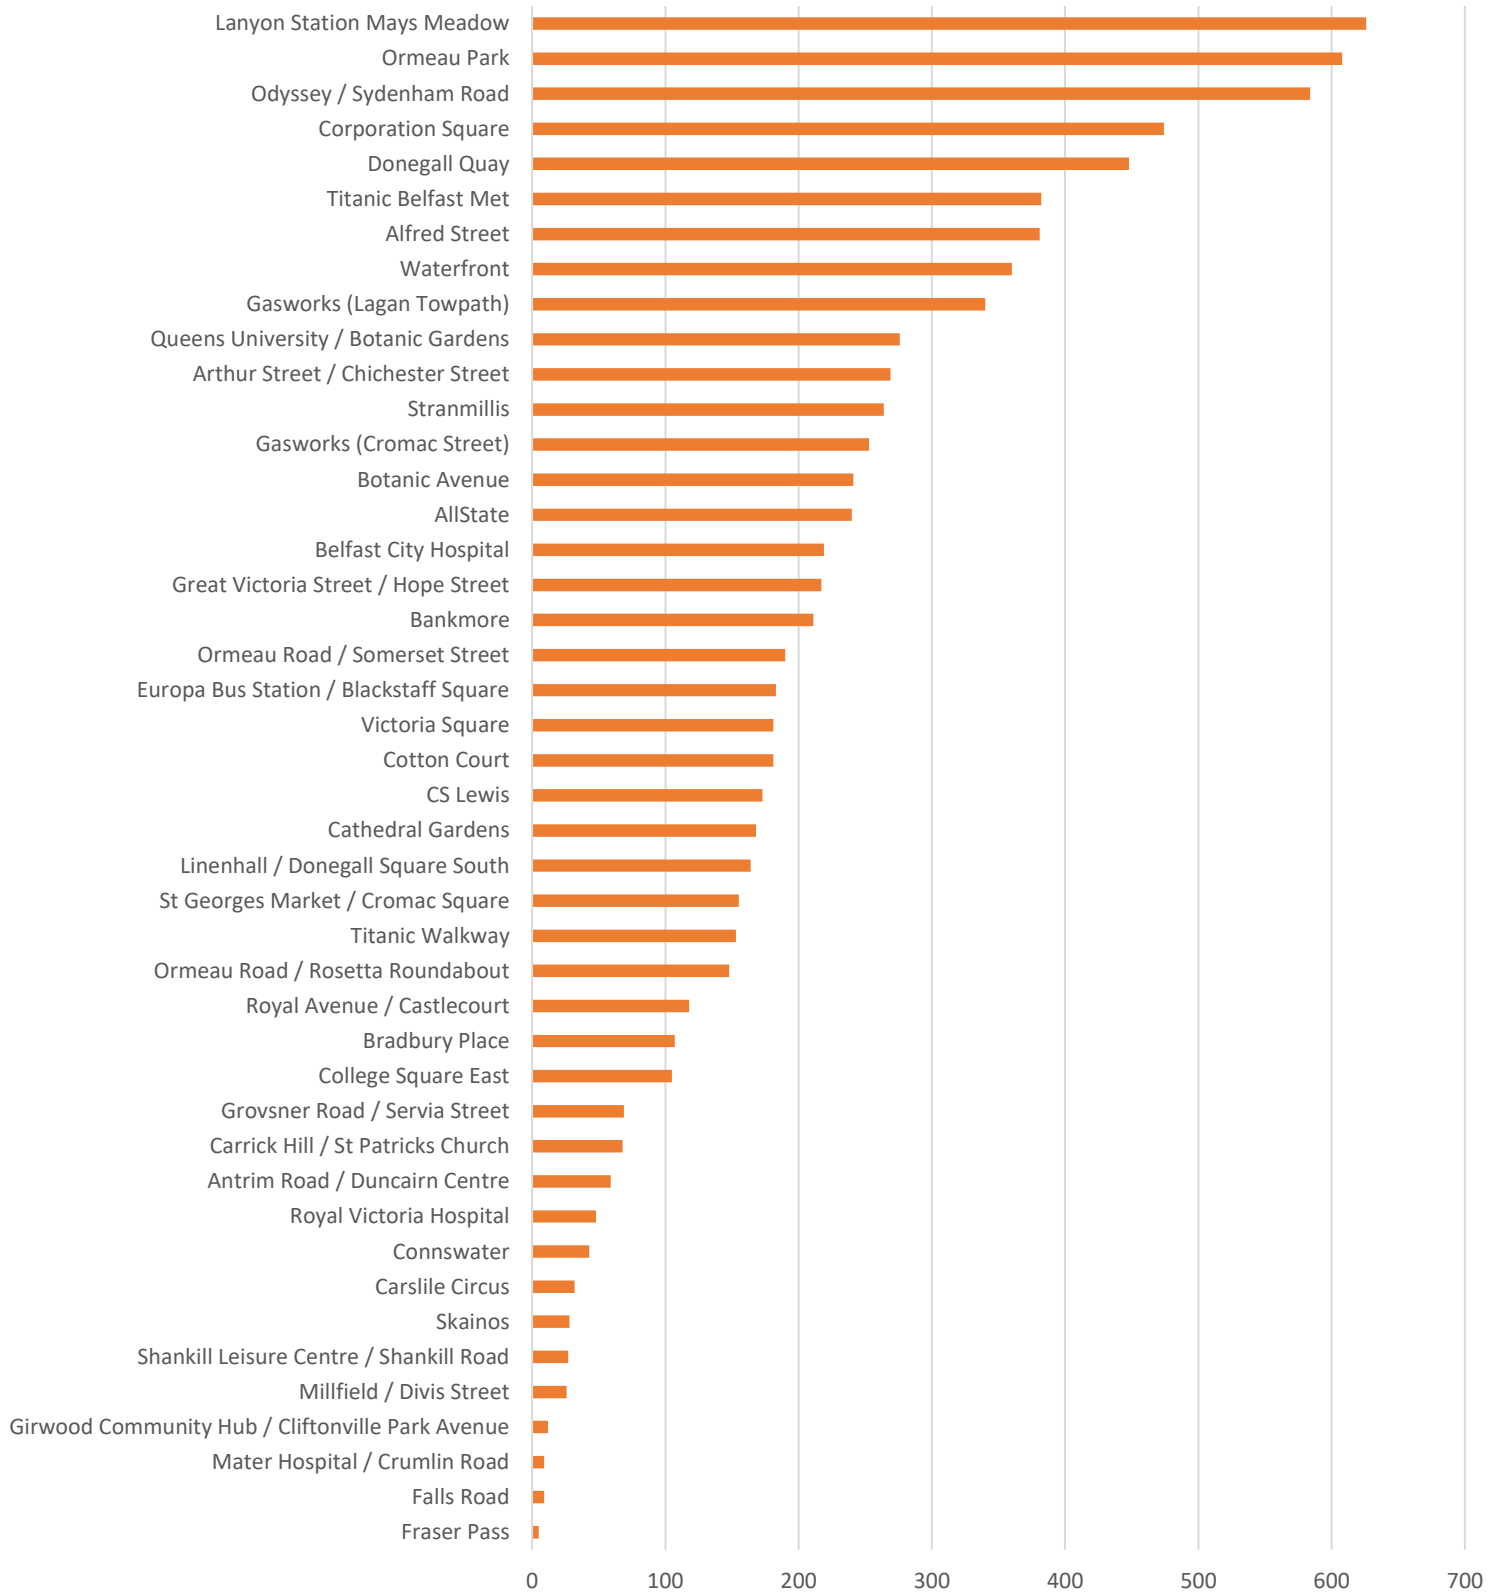

JUST EAT

Performance Indicators

January 2020

- In the month of January 2020, we had 8854 rentals.

Breakdown of Rentals by Station

Rentals by day