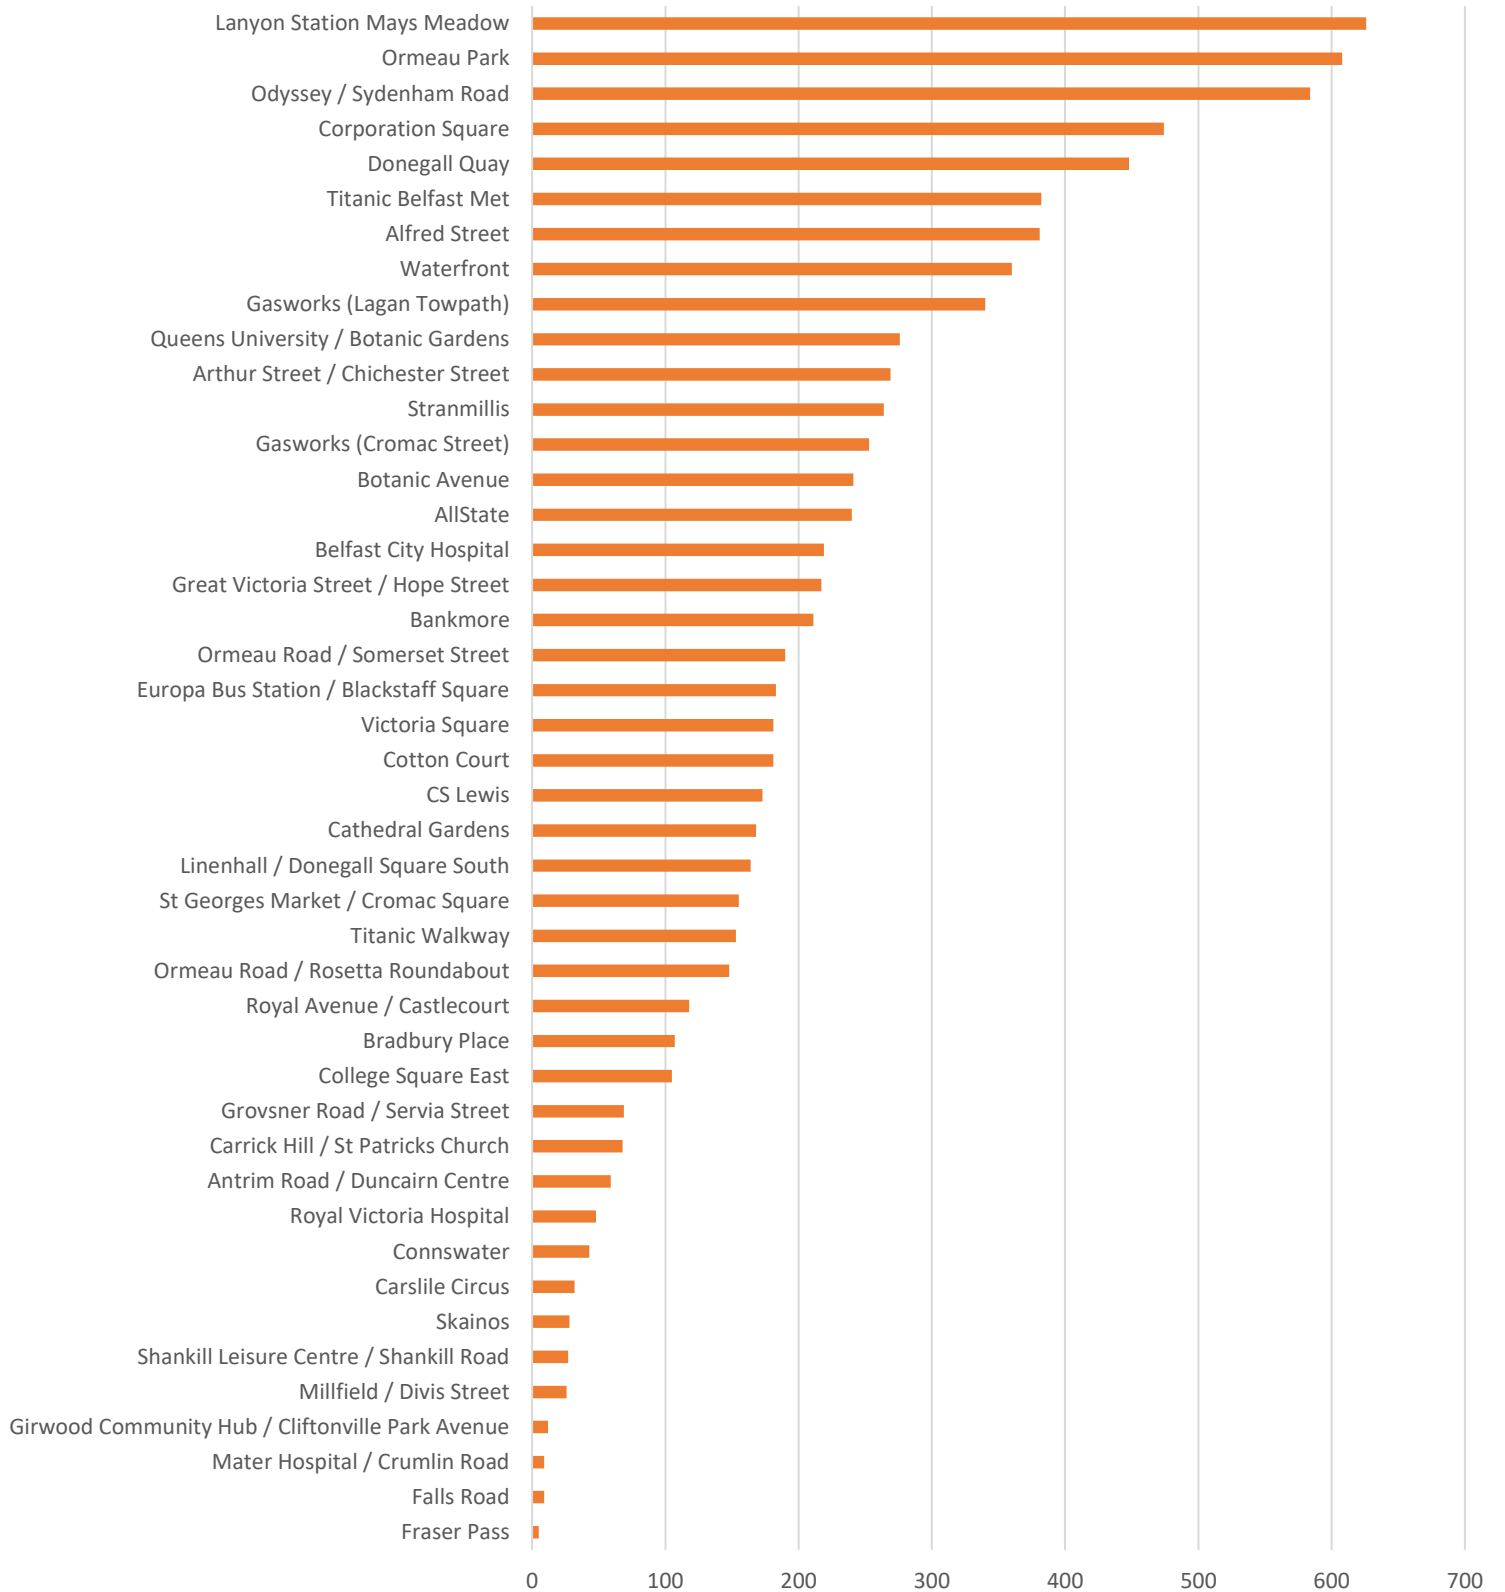

JUST EAT

Performance Indicators

January 2020

- In the month of January 2020, we had 8854 rentals.

Breakdown of Rentals by Station

Rentals by day