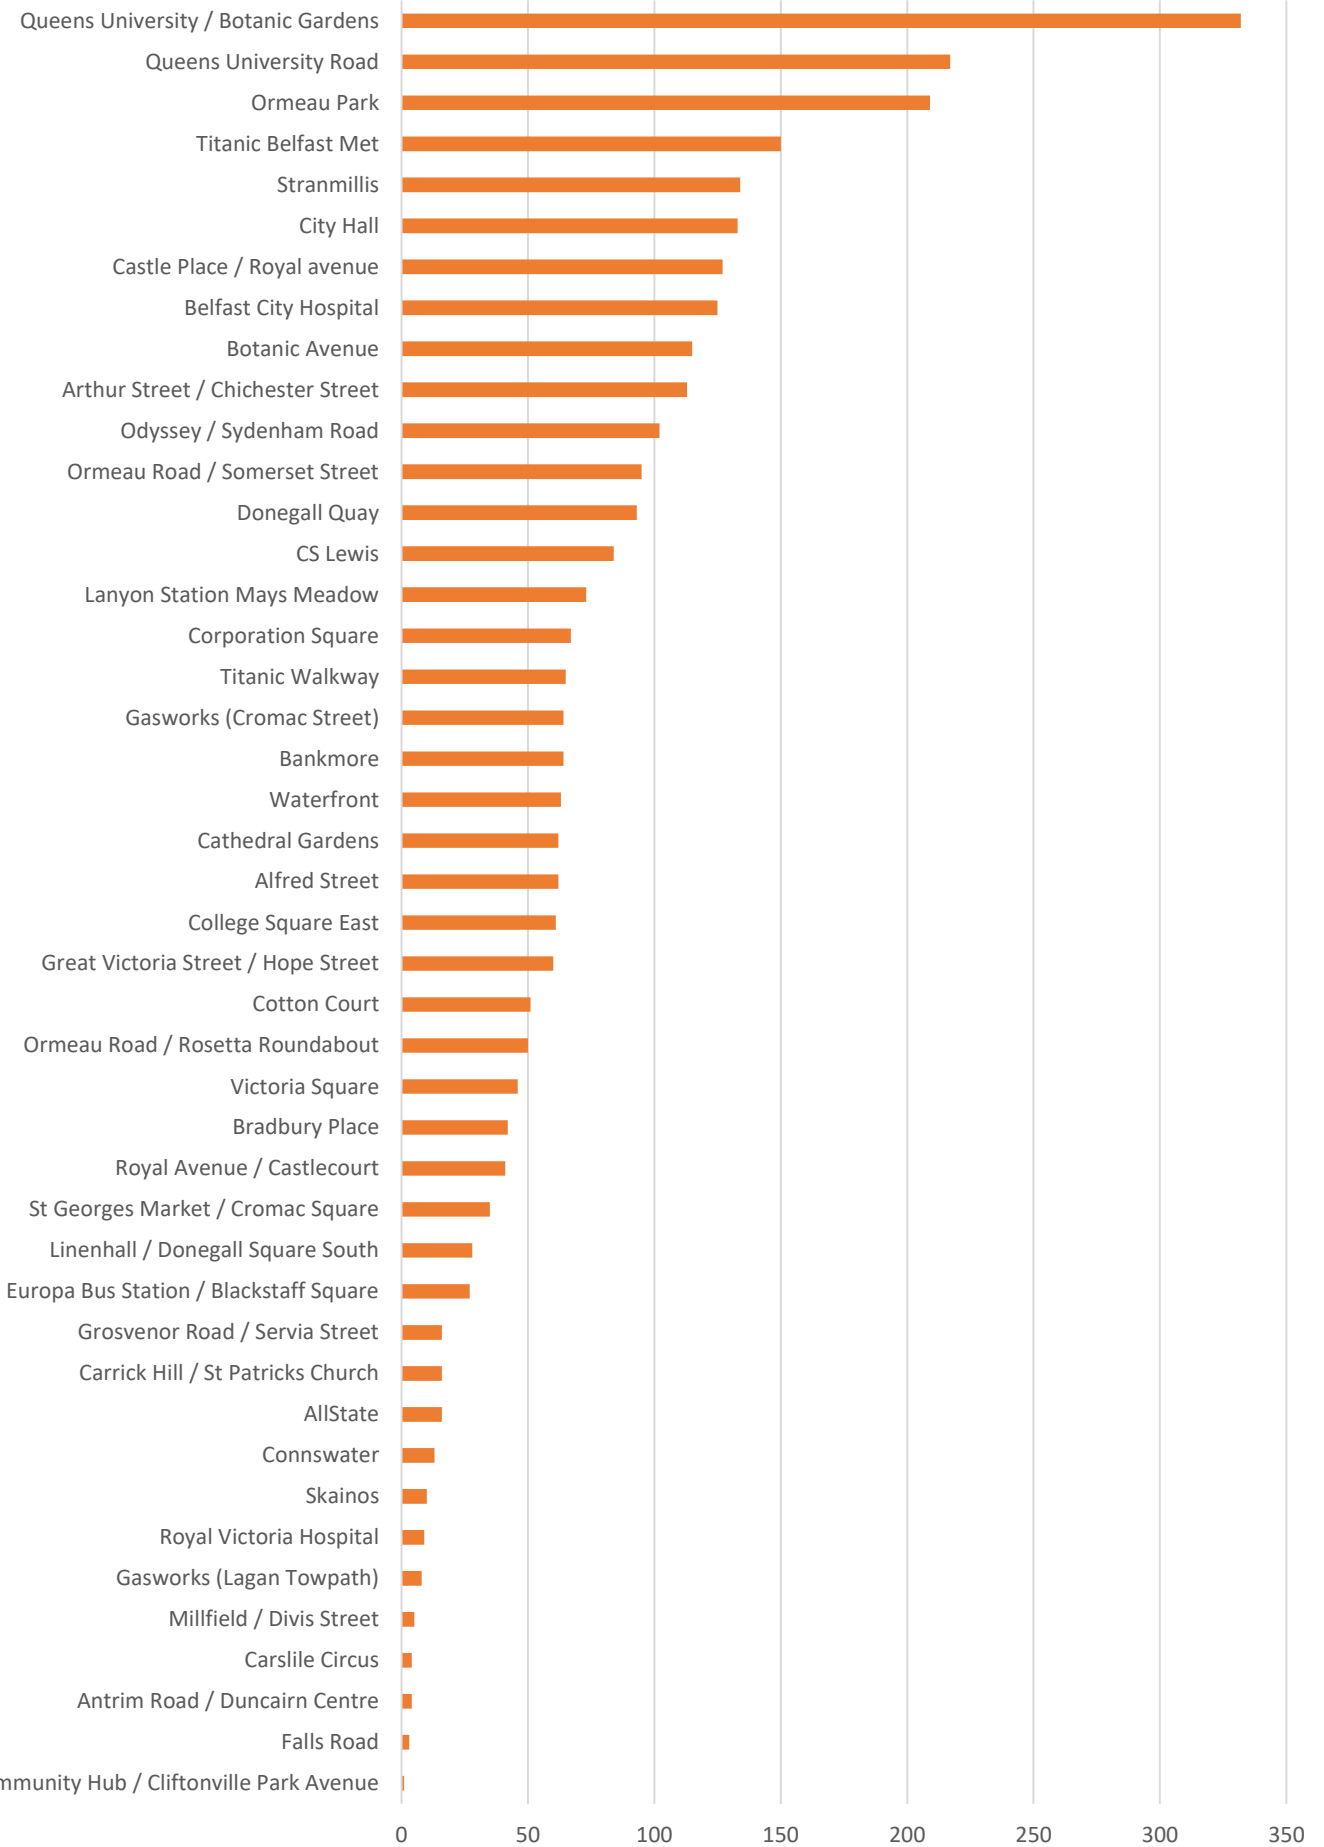

***JUST EAT***

Performance Indicators

January 2021

- In the month of January 2021, we had 4967 rentals.

### Breakdown of Rentals by Station

# Rentals by day