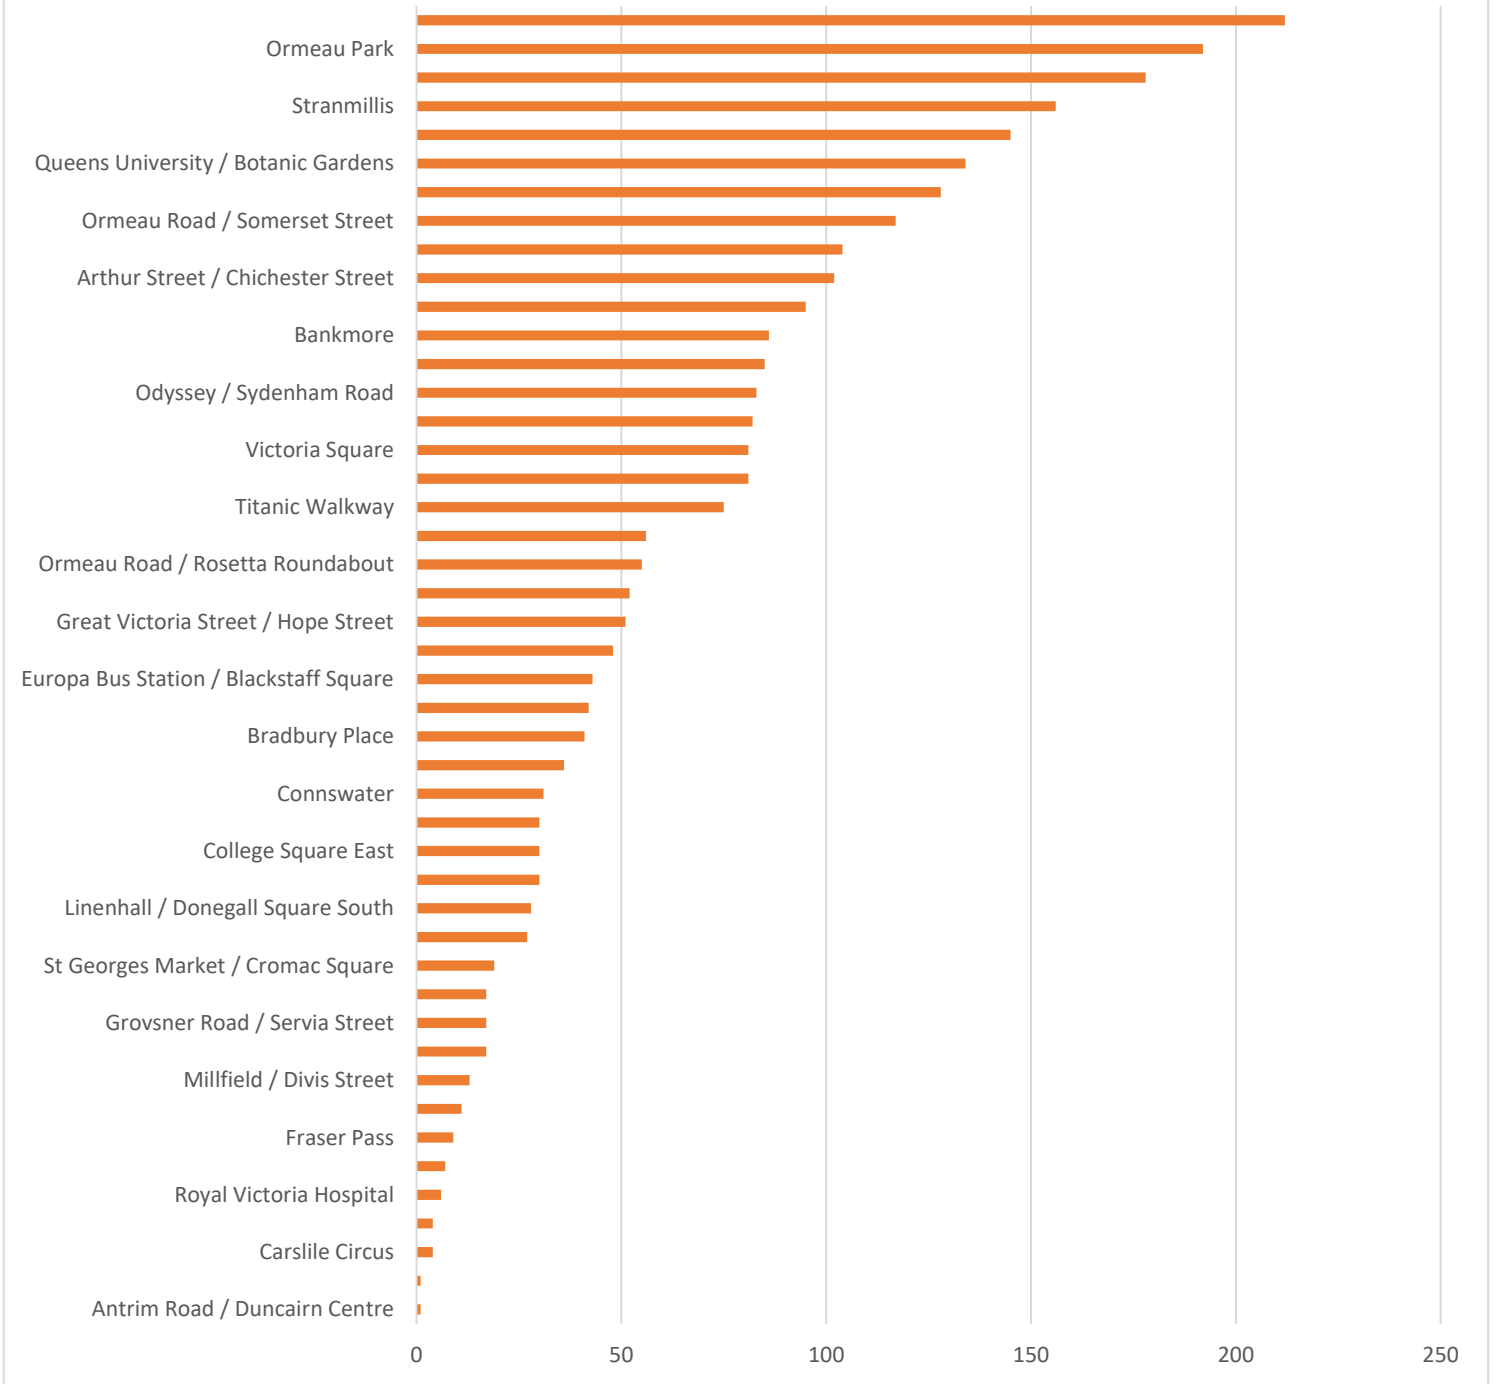

JUST EAT

Performance Indicators

July 2020

- In the month of July 2020, we had 2892 rentals.

Breakdown of Rentals by Station

Rentals by day