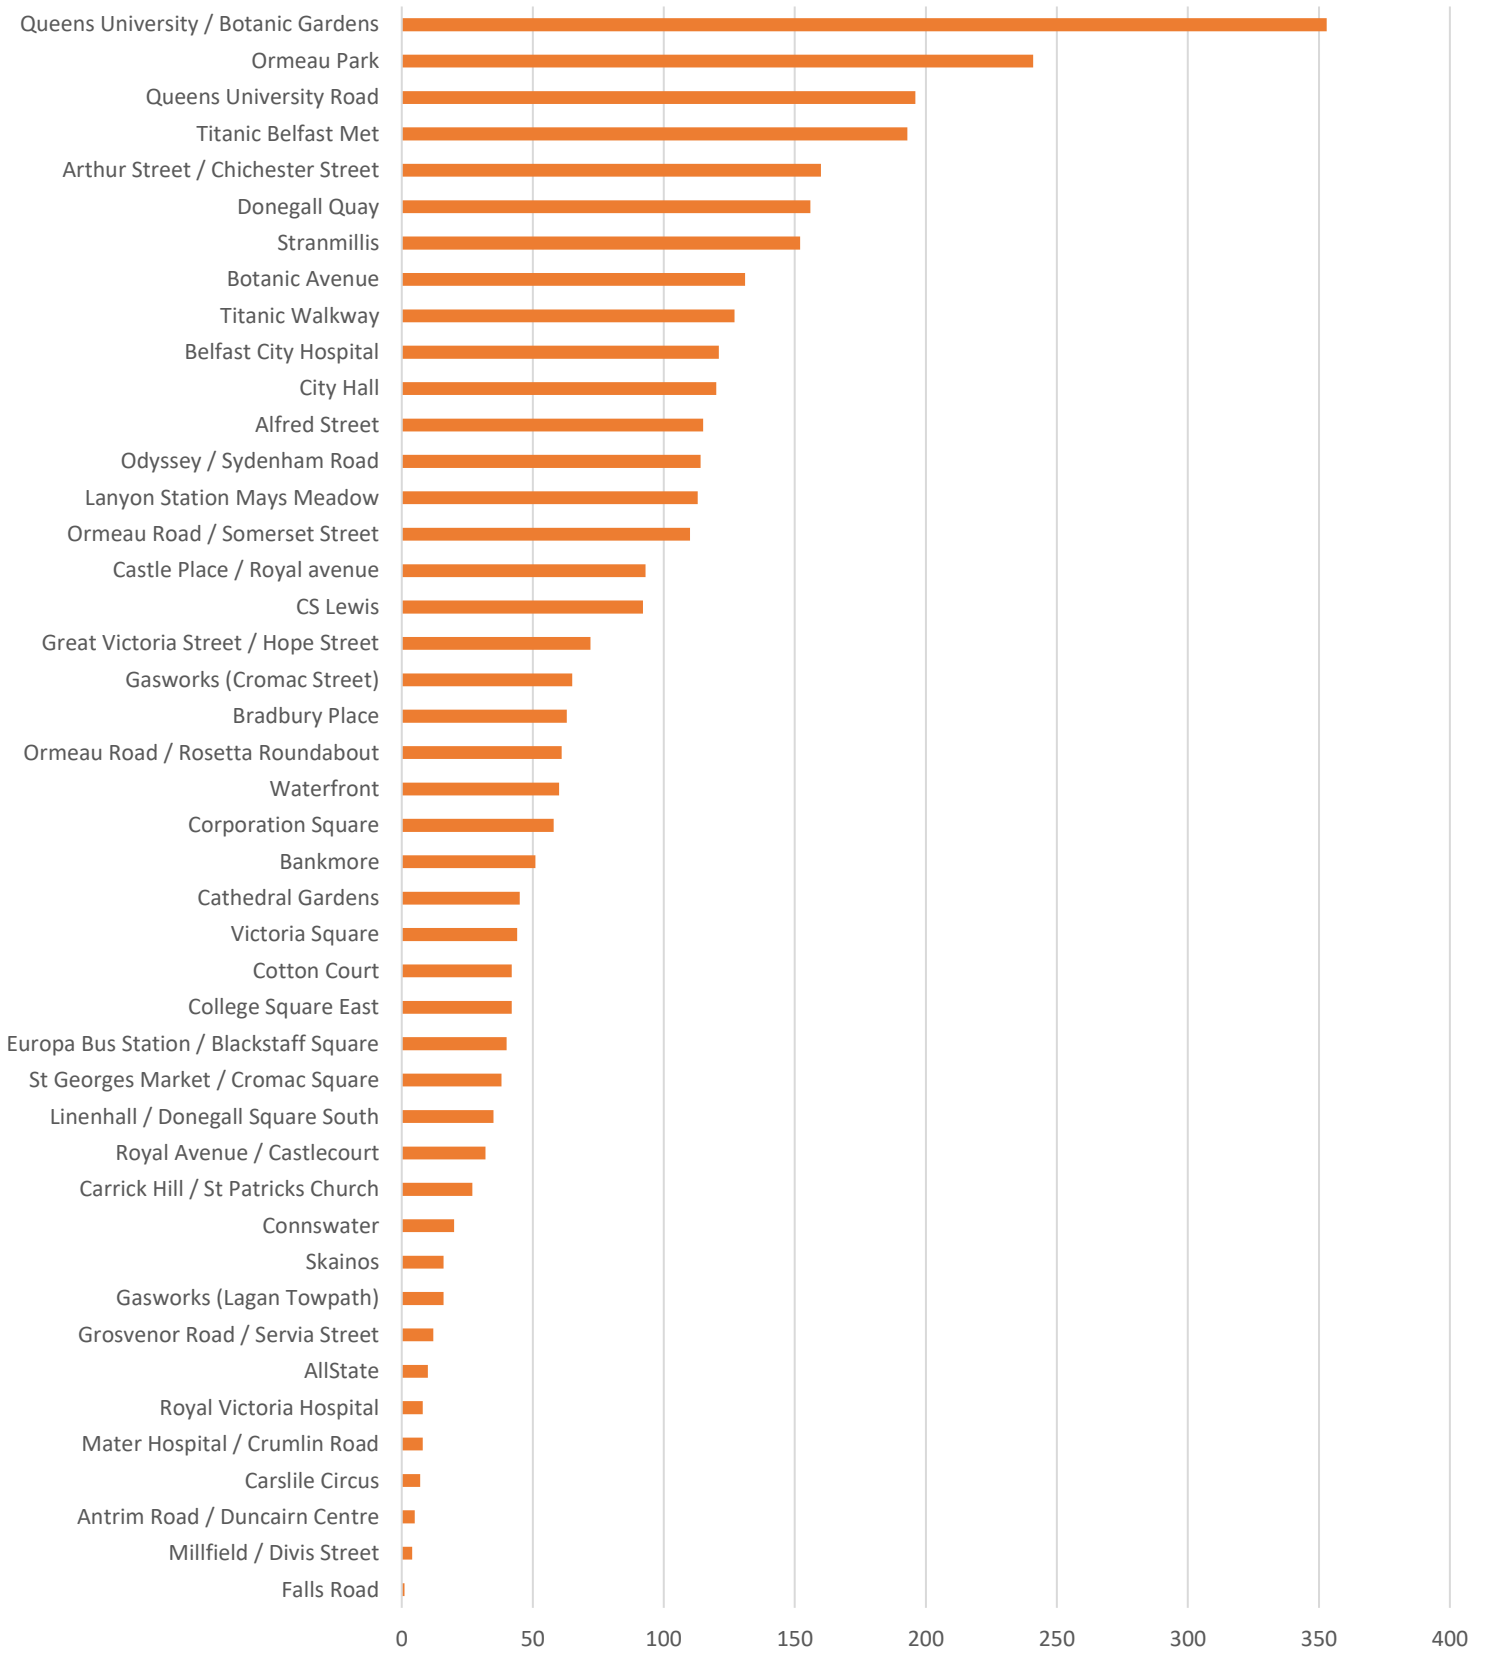

JUST EAT

Performance Indicators

November 2020

- In the month of November 2020, we had 3462 rentals.

Breakdown of Rentals by Station

Rentals by day