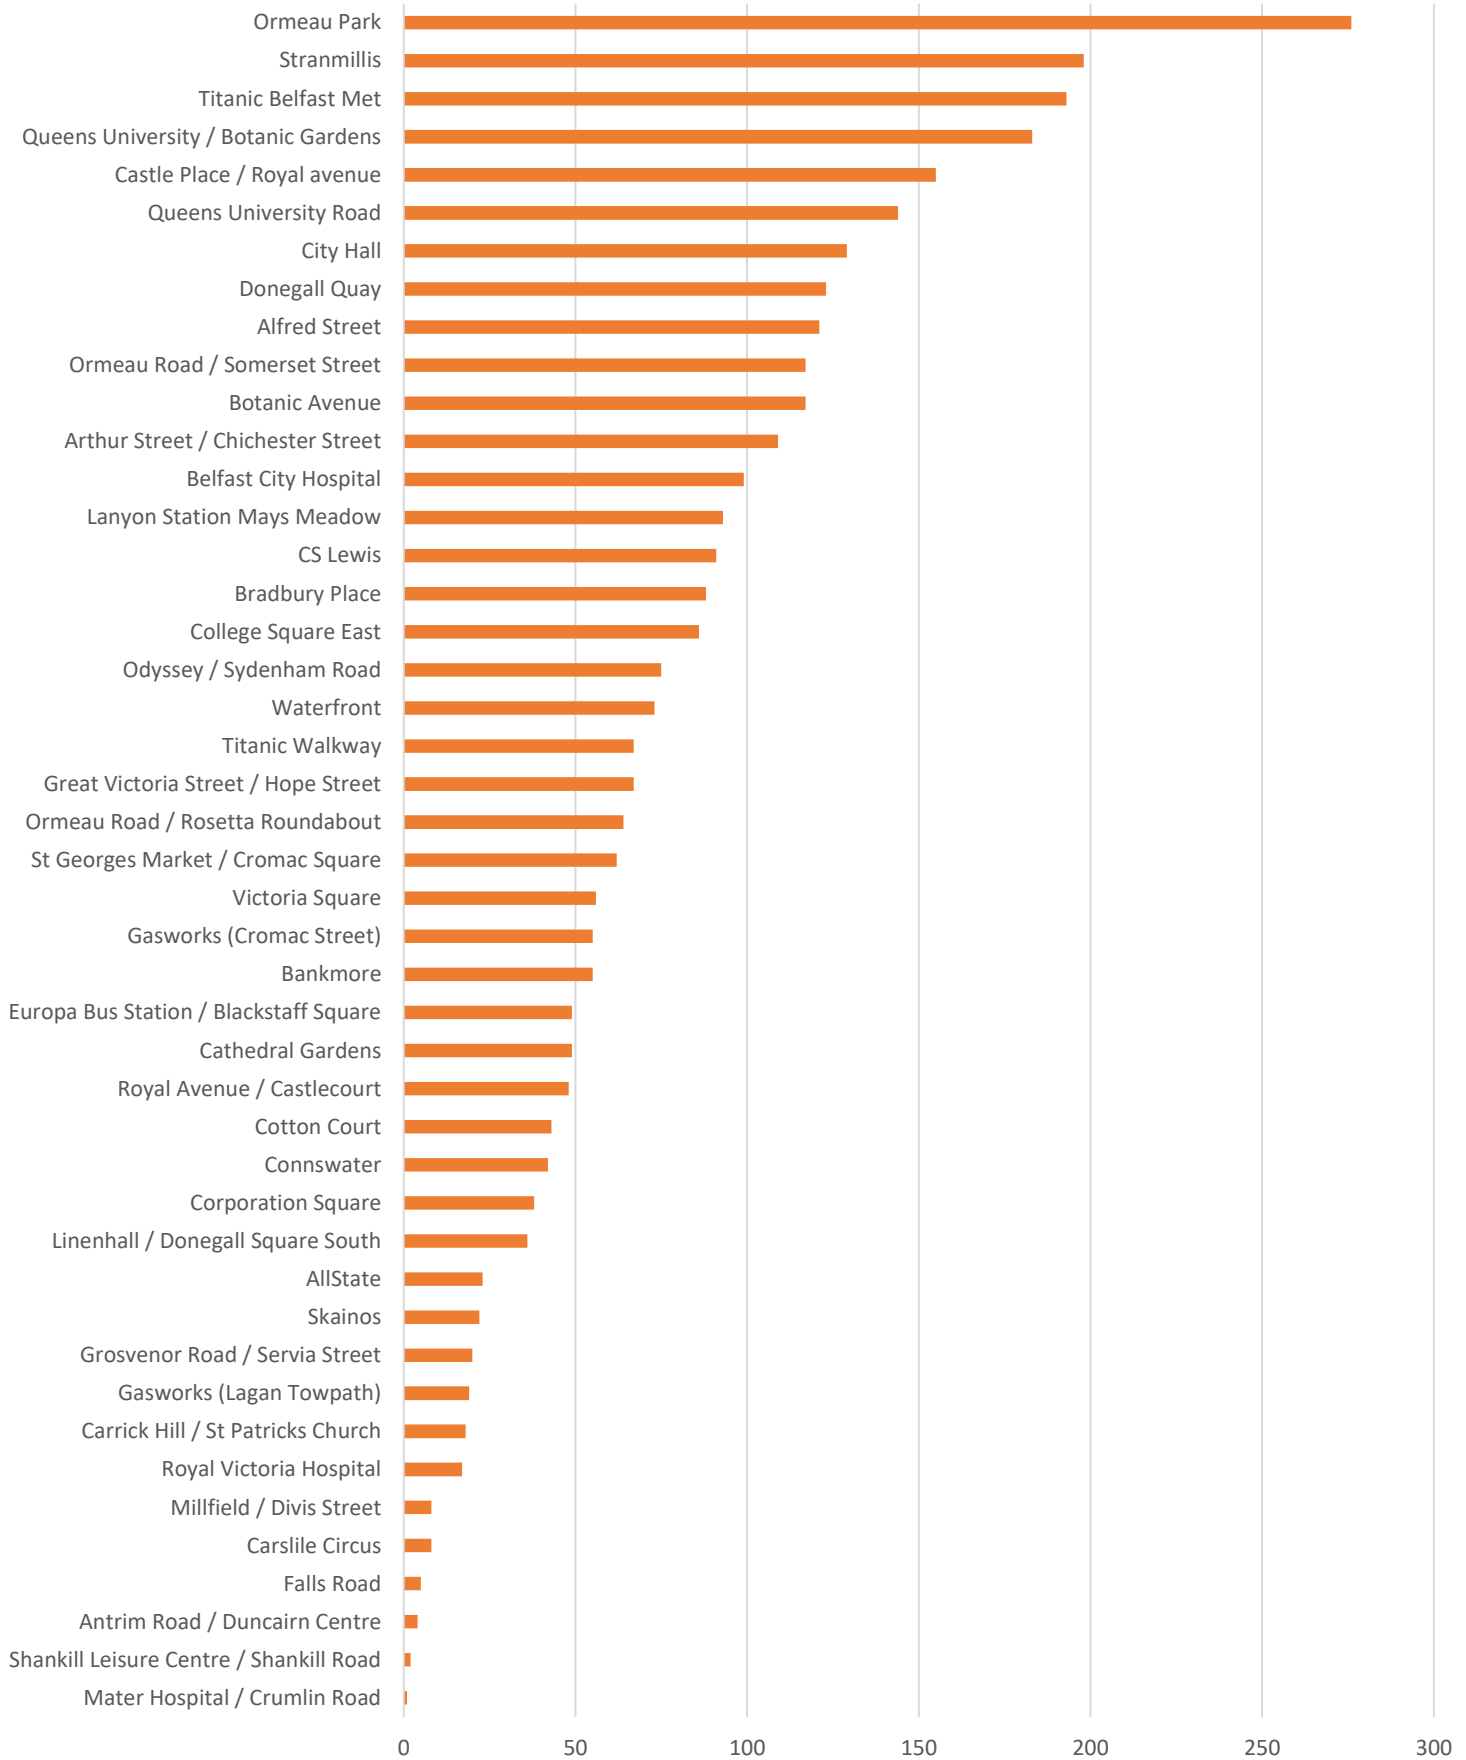

JUST EAT

Performance Indicators

October 2020

- In the month of October 2020, we had 3274 rentals.

Breakdown of Rentals by Station

Rentals by day