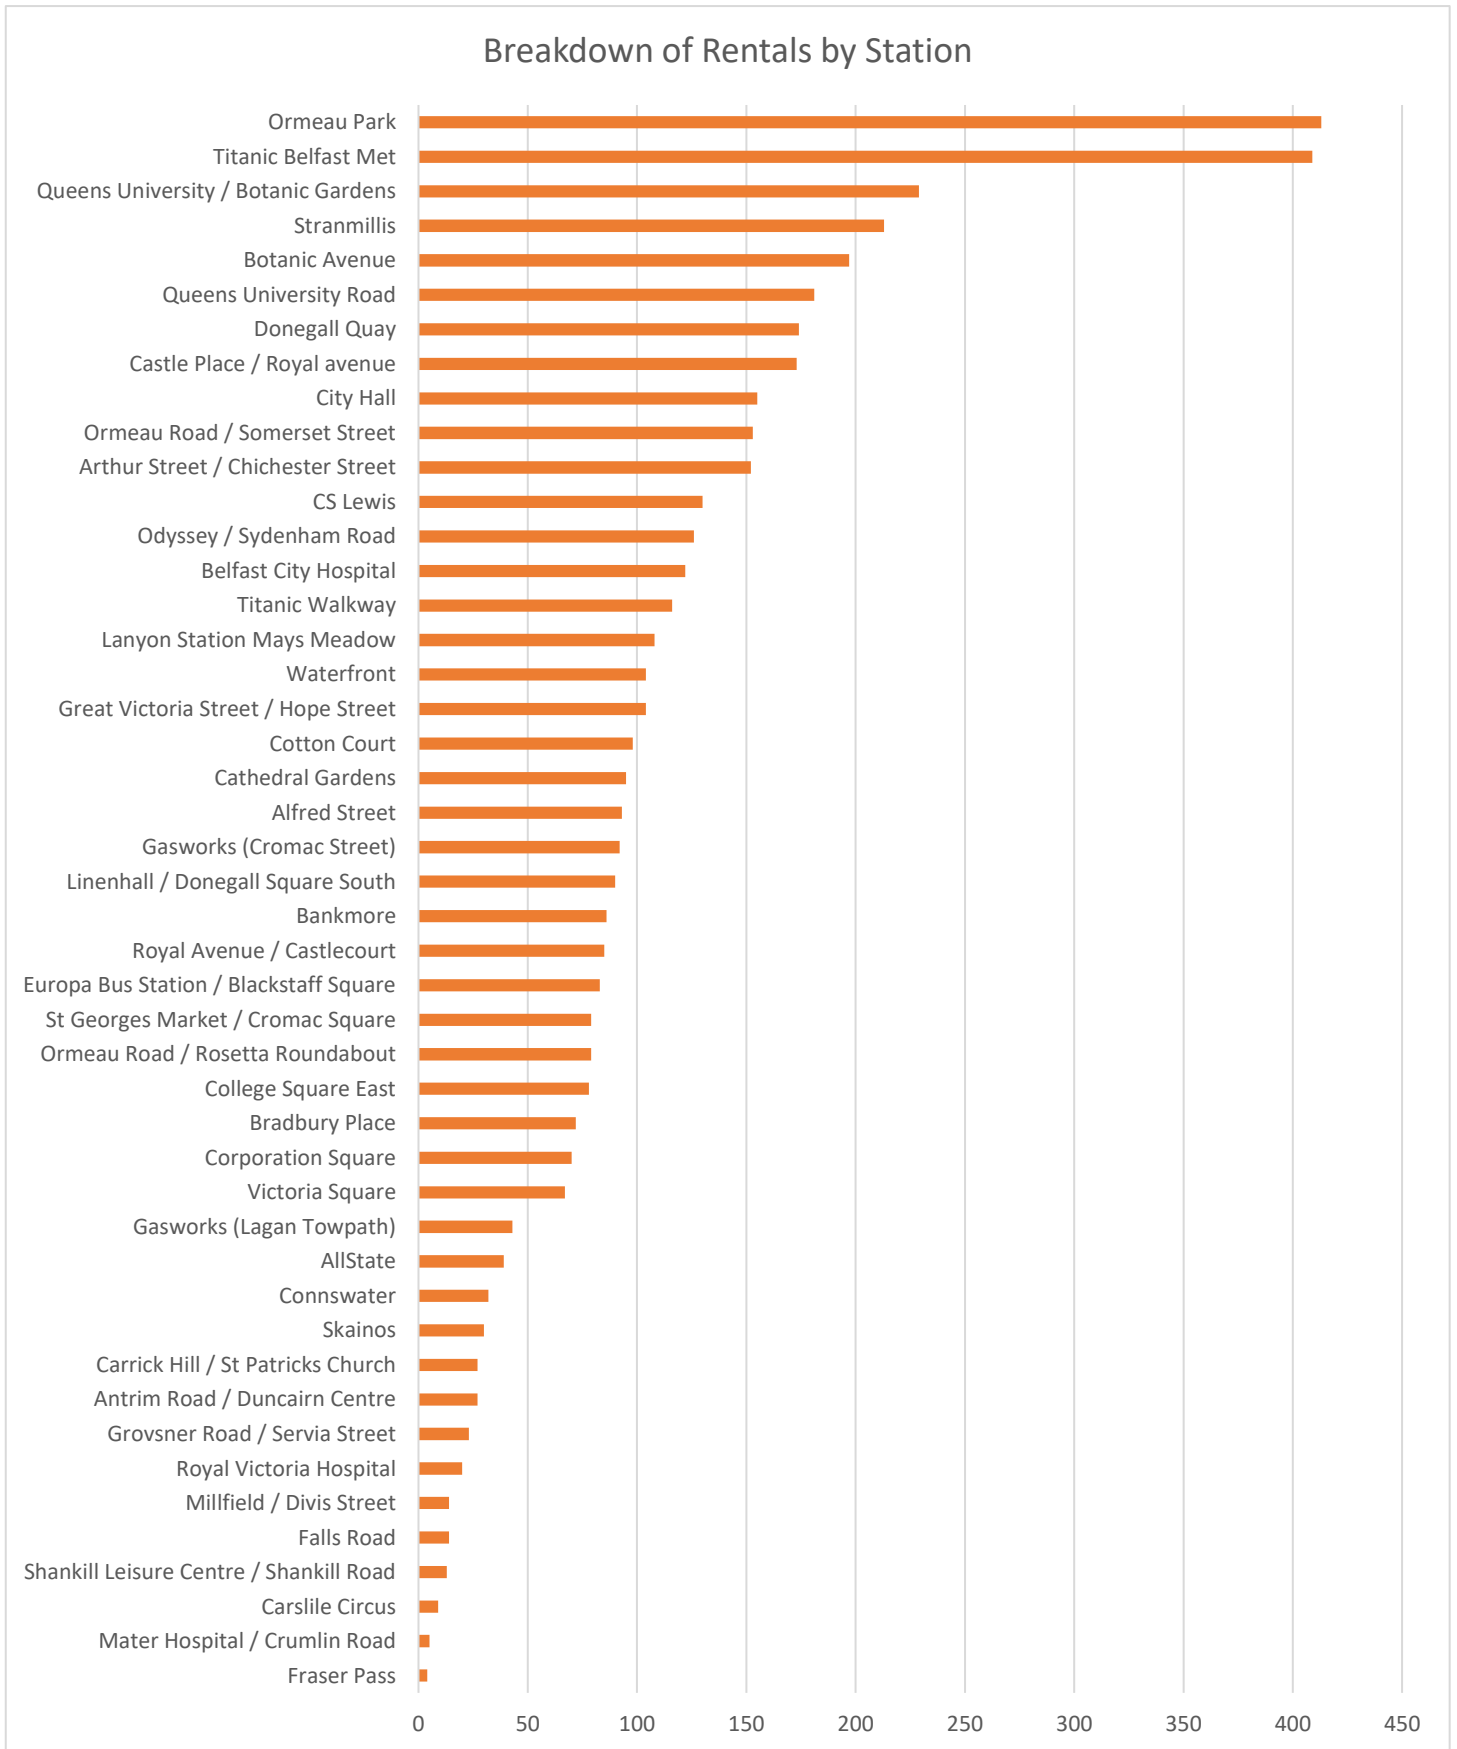

JUST EAT

Performance Indicators

September 2020

- In the month of September 2020, we had 4720 rentals.

Rentals by day