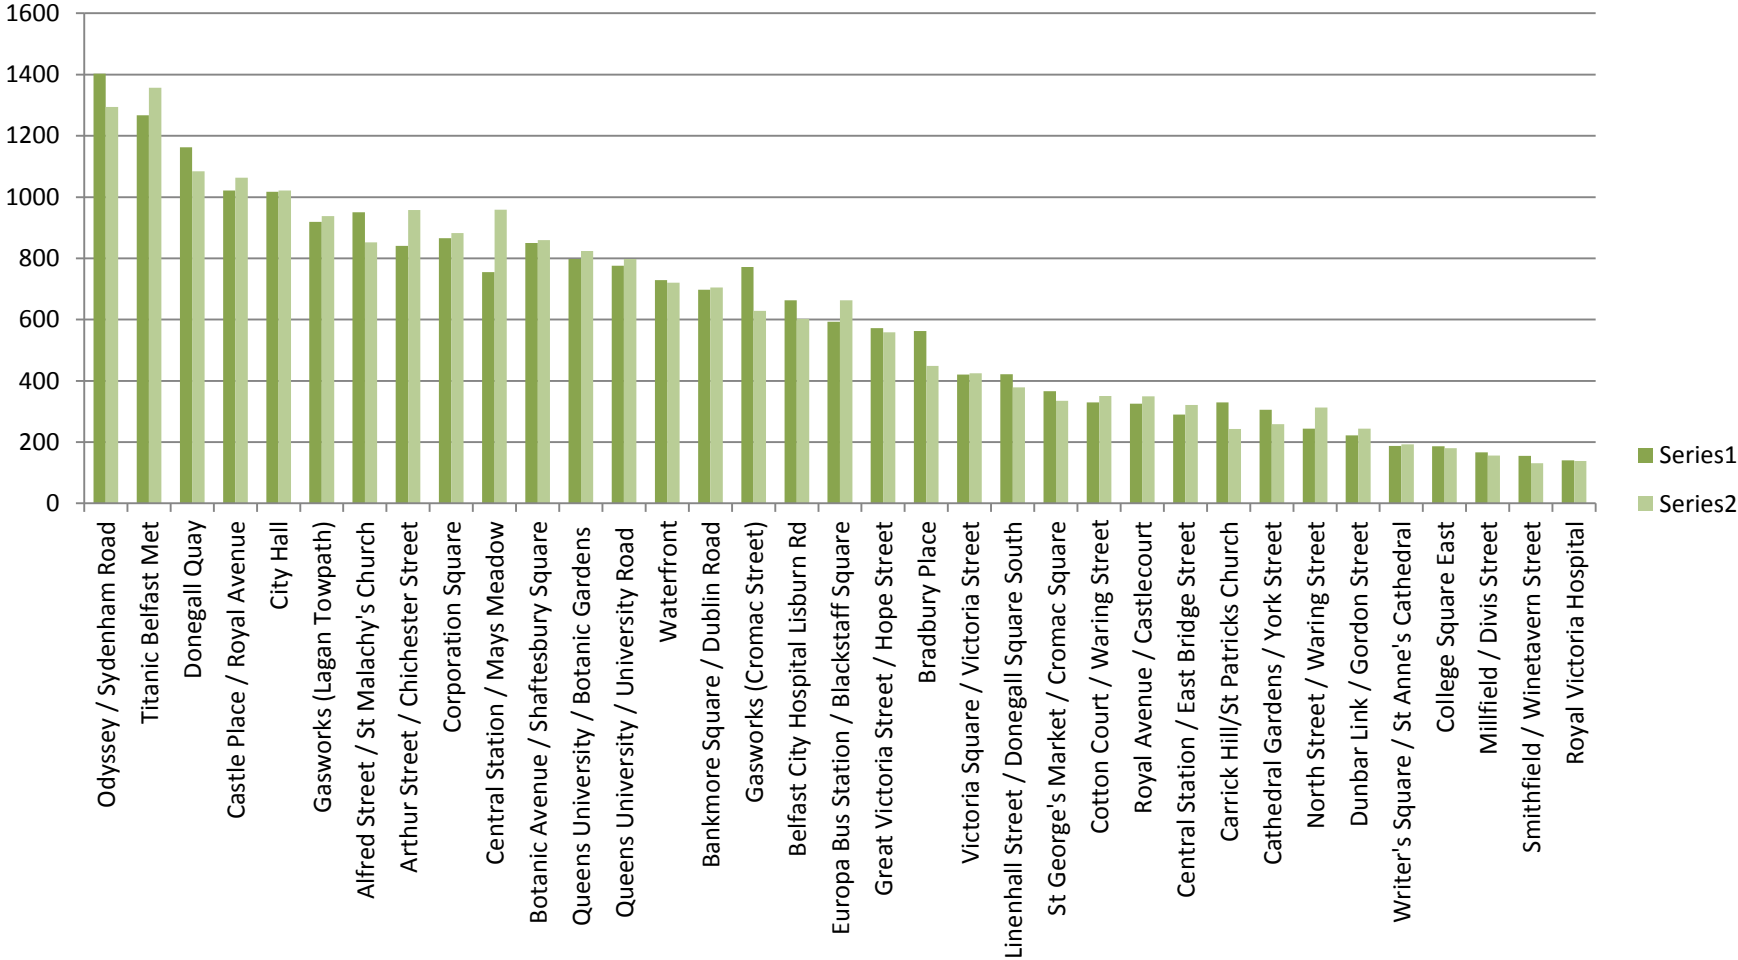

Coca-Cola
zero

 belfast
bikes

Performance Indicators
August 2016

August 2016

During the month of August there were 21,345. The rental fluctuations are shown below:

Daily Cycle Hires

August 2016

The most popular stations during the month of August for renting and returning combined were 1) Odyssey, 2) Titanic Belfast Met, 3) Donegal Quay as shown below:

Rentals and Returns by Station

August 2016

The total rentals to the end of August were 278,164. The monthly fluctuations of rentals from the launch of the scheme are shown below:

Monthly Cycle Hires YTD