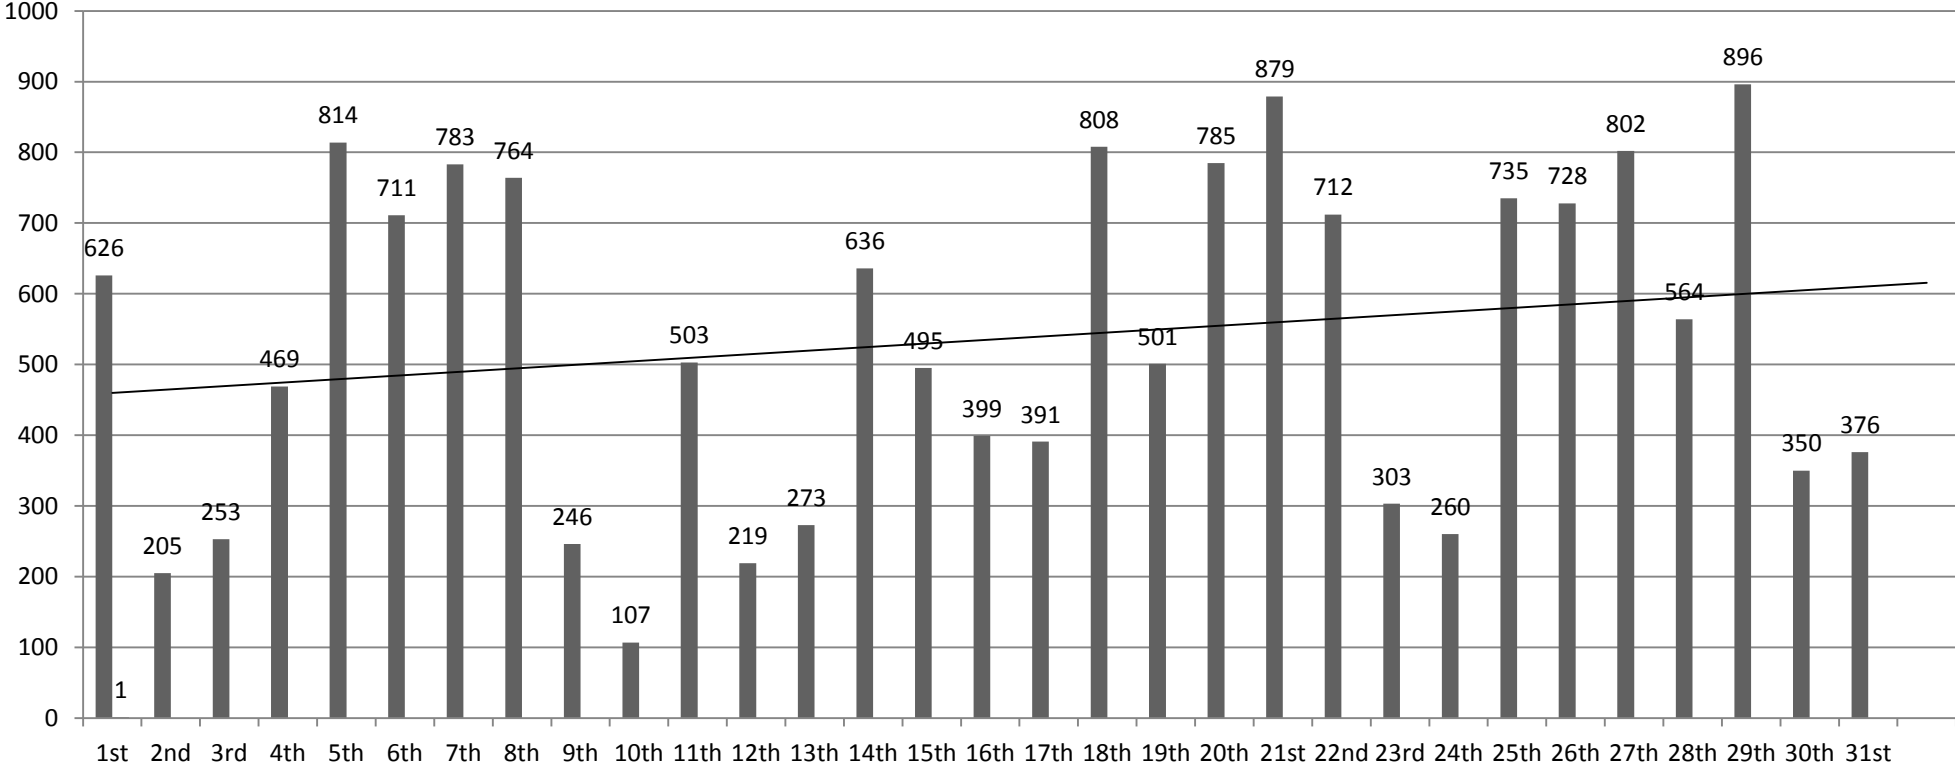

Coca-Cola
zero

 belfast
bikes

Performance Indicators
August 2016

August 2016

During the month of August there were 21,345. The rental fluctuations are shown below:

Daily Cycle Hires

August 2016

The most popular stations during the month of August for renting and returning combined were 1) Odyssey, 2) Titanic Belfast Met, 3) Donegal Quay as shown below:

Rentals and Returns by Station

August 2016

The total rentals to the end of August were 278,164. The monthly fluctuations of rentals from the launch of the scheme are shown below:

Monthly Cycle Hires YTD